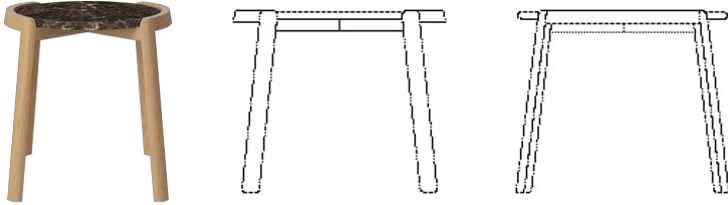

Mix series

Designed by Studio Gud, Portugal

Mix is a series of elegant and playful coffee tables that harmoniously combine different types of wood, materials and traditions. The inventive and alluring mix of materials that is apparent in each design creates a unique expression enhanced by the elegant and durable craftsmanship that lies behind it. An elegant combination of playful lightness and craftsmanship showcased in a classic and contemporary table.

03-097-01

Mix Coffee Table Ø46 cm

Specifications

Country of origin	Assembly	Height	Diameter	Max weight capacity	The parcel's measurements
Bosnia and Herzegovina	Top to be mounted	48 cm	46 cm	20 Kg	The parcel's measurements 1: 0.12 m ³ , 11.5 kg (D 49.0 cm, W 44.0 cm, H 54.0 cm)

Max weight capacity
20 Kg

The parcel's measurements
The parcel's measurements 1: 0.12 m³, 11.5 kg
(D 49.0 cm, W 44.0 cm, H 54.0 cm)

03-097-05

Mix Coffee Table Ø65 cm

Height
35 cm

Diameter
65 cm

Max weight capacity
20 Kg

The parcel's measurements
The parcel's measurements 1: 0.18 m³, 21.5 kg
(D 69.0 cm, W 64.0 cm, H 41.0 cm)

03-097-10

Mix Coffee Table Ø94 cm

Height
42 cm

Diameter
94 cm

Max weight capacity
20 Kg

The parcel's measurements
The parcel's measurements 1: 0.44 m³, 43.5 kg
(D 97.0 cm, W 95.0 cm, H 48.0 cm)