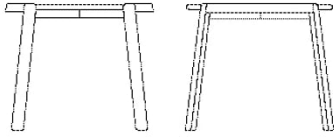

03-097-01

Mix Coffee Table Ø46 cm

Specifications

Country of origin	Assembly	Height	Diameter	Max weight capacity	The parcel's measurements
Bosnia and Herzegovina	Top to be mounted	48 cm	46 cm	20 Kg	The parcel's measurements 1: 0.12 m ³ , 11.5 kg (D 49.0 cm, W 44.0 cm, H 54.0 cm)

Test and certifications

EN 12521 Furniture - Strength, durability and safety. Requirements for domestic tables.

FSC® C165134

The mark of responsible forestry

03-097-01

Mix Coffee Table Ø46 cm

Height
48 cm

Diameter
46 cm

Max weight capacity
20 Kg

The parcel's measurements
The parcel's measurements 1: 0.12 m³, 11.5 kg
(D 49.0 cm, W 44.0 cm, H 54.0 cm)

03-097-05

Mix Coffee Table Ø65 cm

Height
35 cm

Diameter
65 cm

Max weight capacity
20 Kg

The parcel's measurements
The parcel's measurements 1: 0.18 m³, 21.5 kg
(D 69.0 cm, W 64.0 cm, H 41.0 cm)

03-097-10

Mix Coffee Table Ø94 cm

Height
42 cm

Diameter
94 cm

Max weight capacity
20 Kg

The parcel's measurements
The parcel's measurements 1: 0.44 m³, 43.5 kg
(D 97.0 cm, W 95.0 cm, H 48.0 cm)