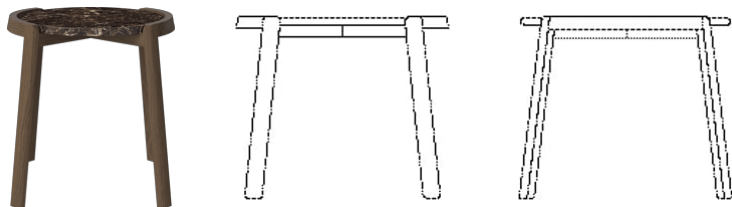

Mix series

Designed by Studio Gud, Portugal

Mix is a series of elegant and playful coffee tables that harmoniously combine different types of wood, materials and traditions. The inventive and alluring mix of materials that is apparent in each design creates a unique expression enhanced by the elegant and durable craftsmanship that lies behind it. An elegant combination of playful lightness and craftsmanship showcased in a classic and contemporary table.

03-097-01

Mix Coffee Table Ø46 cm

Specifications

Country of origin	Assembly	Height	Diameter	Max weight capacity	The parcel's measurements
Bosnia and Herzegovina	Top to be mounted	48 cm	46 cm	20 Kg	The parcel's measurements 1: 0.12 m ³ , 11.5 kg (D 49.0 cm, W 44.0 cm, H 54.0 cm)

Max weight capacity
20 Kg

The parcel's measurements
The parcel's measurements 1: 0.12 m³, 11.5 kg
(D 49.0 cm, W 44.0 cm, H 54.0 cm)

03-097-05

Mix Coffee Table Ø65 cm

Height
35 cm

Diameter
65 cm

Max weight capacity
20 Kg

The parcel's measurements
The parcel's measurements 1: 0.18 m³, 21.5 kg
(D 69.0 cm, W 64.0 cm, H 41.0 cm)

03-097-10

Mix Coffee Table Ø94 cm

Height
42 cm

Diameter
94 cm

Max weight capacity
20 Kg

The parcel's measurements
The parcel's measurements 1: 0.44 m³, 43.5 kg
(D 97.0 cm, W 95.0 cm, H 48.0 cm)