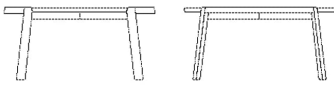

03-097-01

Mix Coffee Table Ø46 cm

Specifications

Country of origin	Assembly	Height	Diameter	Max weight capacity	The parcel's measurements
Bosnia and Herzegovina	Top to be mounted	48 cm	46 cm	20 Kg	The parcel's measurements 1: 0.12 m ³ , 11.5 kg (D 49.0 cm, W 44.0 cm, H 54.0 cm)

Test and certifications

EN 12521 Furniture - Strength, durability and safety. Requirements for domestic tables.

FSC® C165134

The mark of responsible forestry

03-097-01

Mix Coffee Table Ø46 cm

Height
48 cm

Diameter
46 cm

Max weight capacity
20 Kg

The parcel's measurements
The parcel's measurements 1: 0.12 m³, 11.5 kg
(D 49.0 cm, W 44.0 cm, H 54.0 cm)

03-097-05

Mix Coffee Table Ø65 cm

Height
35 cm

Diameter
65 cm

Max weight capacity
20 Kg

The parcel's measurements
The parcel's measurements 1: 0.18 m³, 21.5 kg
(D 69.0 cm, W 64.0 cm, H 41.0 cm)

03-097-10

Mix Coffee Table Ø94 cm

Height
42 cm

Diameter
94 cm

Max weight capacity
20 Kg

The parcel's measurements
The parcel's measurements 1: 0.44 m³, 43.5 kg
(D 97.0 cm, W 95.0 cm, H 48.0 cm)