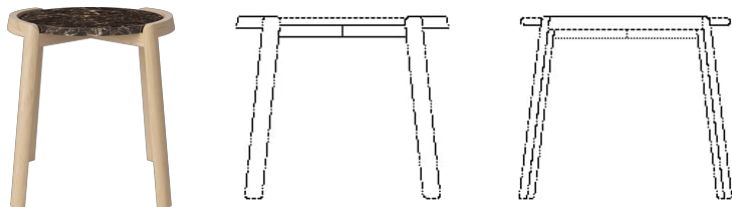

Mix series

Designed by Studio Gud, Portugal

Mix is a series of elegant and playful coffee tables that harmoniously combine different types of wood, materials and traditions. The inventive and alluring mix of materials that is apparent in each design creates a unique expression enhanced by the elegant and durable craftsmanship that lies behind it. An elegant combination of playful lightness and craftsmanship showcased in a classic and contemporary table.

03-097-01

Mix Coffee Table Ø46 cm

Specifications

Country of origin	Assembly	Height	Diameter	Max weight capacity	The parcel's measurements
Bosnia and Herzegovina	Top to be mounted	48 cm	46 cm	20 Kg	The parcel's measurements 1: 0.12 m ³ , 11.5 kg (D 49.0 cm, W 44.0 cm, H 54.0 cm)

Max weight capacity
20 Kg

The parcel's measurements
The parcel's measurements 1: 0.12 m³, 11.5 kg
(D 49.0 cm, W 44.0 cm, H 54.0 cm)

03-097-05

Mix Coffee Table Ø65 cm

Height
35 cm

Diameter
65 cm

Max weight capacity
20 Kg

The parcel's measurements
The parcel's measurements 1: 0.18 m³, 21.5 kg
(D 69.0 cm, W 64.0 cm, H 41.0 cm)

03-097-10

Mix Coffee Table Ø94 cm

Height
42 cm

Diameter
94 cm

Max weight capacity
20 Kg

The parcel's measurements
The parcel's measurements 1: 0.44 m³, 43.5 kg
(D 97.0 cm, W 95.0 cm, H 48.0 cm)