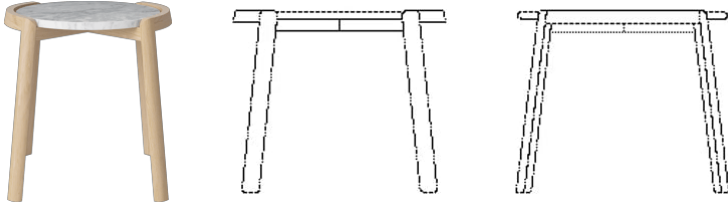

### Specifications

Country of origin	Assembly	Height	Diameter	Max weight capacity	The parcel's measurements
Bosnia and Herzegovina	Top to be mounted	48 cm	46 cm	20 Kg	The parcel's measurements 1: 0.12 m <sup>3</sup> , 11.5 kg (D 49.0 cm, W 44.0 cm, H 54.0 cm)

**Diameter**  
46 cm

**Max weight capacity**  
20 Kg

**The parcel's measurements**  
The parcel's measurements 1: 0.12 m<sup>3</sup>, 11.5 kg  
(D 49.0 cm, W 44.0 cm, H 54.0 cm)

**03-097-05**

Mix Coffee Table Ø65 cm

**Height**  
35 cm

**Diameter**  
65 cm

**Max weight capacity**  
20 Kg

**The parcel's measurements**  
The parcel's measurements 1: 0.18 m<sup>3</sup>, 21.5 kg  
(D 69.0 cm, W 64.0 cm, H 41.0 cm)

**03-097-10**

Mix Coffee Table Ø94 cm

**Height**  
42 cm

**Diameter**  
94 cm

**Max weight capacity**  
20 Kg

**The parcel's measurements**  
The parcel's measurements 1: 0.44 m<sup>3</sup>, 43.5 kg  
(D 97.0 cm, W 95.0 cm, H 48.0 cm)