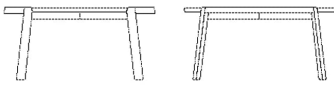

### Test and certifications

EN 12521 Furniture - Strength, durability and safety. Requirements for domestic tables.

FSC® C165134

The mark of responsible forestry

**03-097-01**

Mix Coffee Table Ø46 cm

**Height**  
48 cm

**Diameter**  
46 cm

**Max weight capacity**  
20 Kg

**The parcel's measurements**  
The parcel's measurements 1: 0.12 m<sup>3</sup>, 11.5 kg  
(D 49.0 cm, W 44.0 cm, H 54.0 cm)

**03-097-05**

Mix Coffee Table Ø65 cm

**Height**  
35 cm

**Diameter**  
65 cm

**Max weight capacity**  
20 Kg

**The parcel's measurements**  
The parcel's measurements 1: 0.18 m<sup>3</sup>, 21.5 kg  
(D 69.0 cm, W 64.0 cm, H 41.0 cm)

**03-097-10**

Mix Coffee Table Ø94 cm

**Height**  
42 cm

**Diameter**  
94 cm

**Max weight capacity**  
20 Kg

**The parcel's measurements**  
The parcel's measurements 1: 0.44 m<sup>3</sup>, 43.5 kg  
(D 97.0 cm, W 95.0 cm, H 48.0 cm)