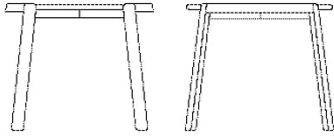

### Test and certifications

EN 12521 Furniture - Strength, durability and safety. Requirements for domestic tables.

FSC® C165134

The mark of responsible forestry

**03-097-01**

Mix Coffee Table Ø46 cm

**Height**  
48 cm

**Diameter**  
46 cm

**Max weight capacity**  
20 Kg

**The parcel's measurements**  
The parcel's measurements 1: 0.12 m<sup>3</sup>, 11.5 kg  
(D 49.0 cm, W 44.0 cm, H 54.0 cm)

**03-097-05**

Mix Coffee Table Ø65 cm

**Height**  
35 cm

**Diameter**  
65 cm

**Max weight capacity**  
20 Kg

**The parcel's measurements**  
The parcel's measurements 1: 0.18 m<sup>3</sup>, 21.5 kg  
(D 69.0 cm, W 64.0 cm, H 41.0 cm)

**03-097-10**

Mix Coffee Table Ø94 cm

**Height**  
42 cm

**Diameter**  
94 cm

**Max weight capacity**  
20 Kg

**The parcel's measurements**  
The parcel's measurements 1: 0.44 m<sup>3</sup>, 43.5 kg  
(D 97.0 cm, W 95.0 cm, H 48.0 cm)