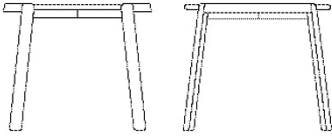

03-097-10

Mix Coffee Table Ø94 cm

Specifications

Country of origin	Assembly	Height	Diameter	Max weight capacity	The parcel's measurements
Bosnia and Herzegovina	Top to be mounted	42 cm	94 cm	20 Kg	The parcel's measurements 1: 0.44 m ³ , 43.5 kg (D 97.0 cm, W 95.0 cm, H 48.0 cm)

Test and certifications

FSC® C165134

The mark of responsible forestry

03-097-01

Mix Coffee Table Ø46 cm

Height 48 cm
Diameter 46 cm
Max weight capacity 20 Kg

The parcel's measurements
The parcel's measurements 1: 0.12 m³, 11.5 kg
(D 49.0 cm, W 44.0 cm, H 54.0 cm)

03-097-05

Mix Coffee Table Ø65 cm

Height 35 cm
Diameter 65 cm
Max weight capacity 20 Kg

The parcel's measurements
The parcel's measurements 1: 0.18 m³, 21.5 kg
(D 69.0 cm, W 64.0 cm, H 41.0 cm)

03-097-10

Mix Coffee Table Ø94 cm

Height 42 cm
Diameter 94 cm
Max weight capacity 20 Kg

The parcel's measurements
The parcel's measurements 1: 0.44 m³, 43.5 kg
(D 97.0 cm, W 95.0 cm, H 48.0 cm)

Materials and surfaces

Top

Base