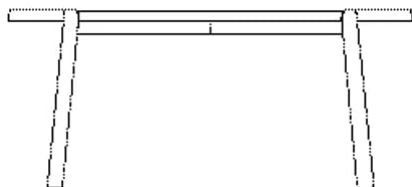

03-097-10

Mix Coffee Table Ø94 cm

Specifications

Country of origin	Assembly	Height	Diameter	Max weight capacity	The parcel's measurements
Bosnia and Herzegovina	Top to be mounted	42 cm	94 cm	20 Kg	The parcel's measurements 1: 0.44 m ³ , 43.5 kg (D 97.0 cm, W 95.0 cm, H 48.0 cm)

Test and certifications

FSC® C165134

The mark of responsible forestry

03-097-01

Mix Coffee Table Ø46 cm

Height 48 cm
Diameter 46 cm
Max weight capacity 20 Kg

The parcel's measurements
The parcel's measurements 1: 0.12 m³, 11.5 kg
(D 49.0 cm, W 44.0 cm, H 54.0 cm)

03-097-05

Mix Coffee Table Ø65 cm

Height 35 cm
Diameter 65 cm
Max weight capacity 20 Kg

The parcel's measurements
The parcel's measurements 1: 0.18 m³, 21.5 kg
(D 69.0 cm, W 64.0 cm, H 41.0 cm)

03-097-10

Mix Coffee Table Ø94 cm

Height 42 cm
Diameter 94 cm
Max weight capacity 20 Kg

The parcel's measurements
The parcel's measurements 1: 0.44 m³, 43.5 kg
(D 97.0 cm, W 95.0 cm, H 48.0 cm)

Materials and surfaces

Top

Base