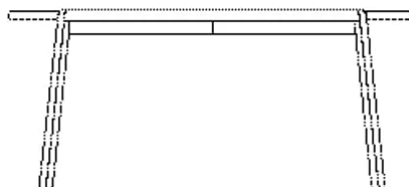

03-097-10

Mix Coffee Table Ø94 cm

Specifications

Country of origin	Assembly	Height	Diameter	Max weight capacity	The parcel's measurements
Bosnia and Herzegovina	Top to be mounted	42 cm	94 cm	20 Kg	The parcel's measurements 1: 0.44 m ³ , 43.5 kg (D 97.0 cm, W 95.0 cm, H 48.0 cm)

Test and certifications

FSC® C165134

The mark of responsible forestry

03-097-01

Mix Coffee Table Ø46 cm

Height 48 cm
Diameter 46 cm
Max weight capacity 20 Kg

The parcel's measurements
The parcel's measurements 1: 0.12 m³, 11.5 kg
(D 49.0 cm, W 44.0 cm, H 54.0 cm)

03-097-05

Mix Coffee Table Ø65 cm

Height 35 cm
Diameter 65 cm
Max weight capacity 20 Kg

The parcel's measurements
The parcel's measurements 1: 0.18 m³, 21.5 kg
(D 69.0 cm, W 64.0 cm, H 41.0 cm)

03-097-10

Mix Coffee Table Ø94 cm

Height 42 cm
Diameter 94 cm
Max weight capacity 20 Kg

The parcel's measurements
The parcel's measurements 1: 0.44 m³, 43.5 kg
(D 97.0 cm, W 95.0 cm, H 48.0 cm)

Materials and surfaces

Top

Base