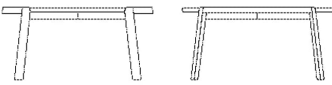

03-097-10

Mix Coffee Table Ø94 cm

Specifications

Country of origin	Assembly	Height	Diameter	Max weight capacity	The parcel's measurements
Bosnia and Herzegovina	Top to be mounted	42 cm	94 cm	20 Kg	The parcel's measurements 1: 0.44 m ³ , 43.5 kg (D 97.0 cm, W 95.0 cm, H 48.0 cm)

Test and certifications

FSC® C165134

The mark of responsible forestry

03-097-01

Mix Coffee Table Ø46 cm

Height 48 cm
Diameter 46 cm
Max weight capacity 20 Kg

The parcel's measurements
The parcel's measurements 1: 0.12 m³, 11.5 kg
(D 49.0 cm, W 44.0 cm, H 54.0 cm)

03-097-05

Mix Coffee Table Ø65 cm

Height 35 cm
Diameter 65 cm
Max weight capacity 20 Kg

The parcel's measurements
The parcel's measurements 1: 0.18 m³, 21.5 kg
(D 69.0 cm, W 64.0 cm, H 41.0 cm)

03-097-10

Mix Coffee Table Ø94 cm

Height 42 cm
Diameter 94 cm
Max weight capacity 20 Kg

The parcel's measurements
The parcel's measurements 1: 0.44 m³, 43.5 kg
(D 97.0 cm, W 95.0 cm, H 48.0 cm)

Materials and surfaces

Top

Base