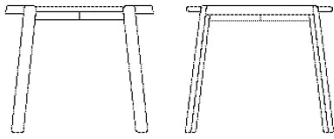

### Specifications

Country of origin	Assembly	Height	Diameter	Max weight capacity	The parcel's measurements
Bosnia and Herzegovina	Top to be mounted	42 cm	94 cm	20 Kg	The parcel's measurements 1: 0.44 m <sup>3</sup> , 43.5 kg (D 97.0 cm, W 95.0 cm, H 48.0 cm)

### Test and certifications

FSC® C165134

The mark of responsible forestry

03-097-01

Mix Coffee Table Ø46 cm

**Height** 48 cm  
**Diameter** 46 cm  
**Max weight capacity** 20 Kg

**The parcel's measurements**  
The parcel's measurements 1: 0.12 m<sup>3</sup>, 11.5 kg  
(D 49.0 cm, W 44.0 cm, H 54.0 cm)

03-097-05

Mix Coffee Table Ø65 cm

**Height** 35 cm  
**Diameter** 65 cm  
**Max weight capacity** 20 Kg

**The parcel's measurements**  
The parcel's measurements 1: 0.18 m<sup>3</sup>, 21.5 kg  
(D 69.0 cm, W 64.0 cm, H 41.0 cm)

03-097-10

Mix Coffee Table Ø94 cm

**Height** 42 cm  
**Diameter** 94 cm  
**Max weight capacity** 20 Kg

**The parcel's measurements**  
The parcel's measurements 1: 0.44 m<sup>3</sup>, 43.5 kg  
(D 97.0 cm, W 95.0 cm, H 48.0 cm)