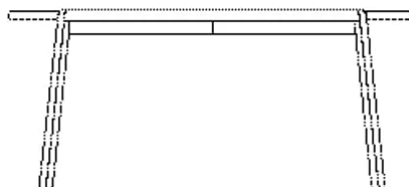

### Specifications

Country of origin	Assembly	Height	Diameter	Max weight capacity	The parcel's measurements
Bosnia and Herzegovina	Top to be mounted	42 cm	94 cm	20 Kg	The parcel's measurements 1: 0.44 m <sup>3</sup> , 43.5 kg (D 97.0 cm, W 95.0 cm, H 48.0 cm)

### Test and certifications

FSC® C165134

The mark of responsible forestry

03-097-01

Mix Coffee Table Ø46 cm

**Height** 48 cm  
**Diameter** 46 cm  
**Max weight capacity** 20 Kg

**The parcel's measurements**  
The parcel's measurements 1: 0.12 m<sup>3</sup>, 11.5 kg  
(D 49.0 cm, W 44.0 cm, H 54.0 cm)

03-097-05

Mix Coffee Table Ø65 cm

**Height** 35 cm  
**Diameter** 65 cm  
**Max weight capacity** 20 Kg

**The parcel's measurements**  
The parcel's measurements 1: 0.18 m<sup>3</sup>, 21.5 kg  
(D 69.0 cm, W 64.0 cm, H 41.0 cm)

03-097-10

Mix Coffee Table Ø94 cm

**Height** 42 cm  
**Diameter** 94 cm  
**Max weight capacity** 20 Kg

**The parcel's measurements**  
The parcel's measurements 1: 0.44 m<sup>3</sup>, 43.5 kg  
(D 97.0 cm, W 95.0 cm, H 48.0 cm)