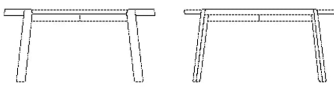

### Specifications

Country of origin	Assembly	Height	Diameter	Max weight capacity	The parcel's measurements
Bosnia and Herzegovina	Top to be mounted	42 cm	94 cm	20 Kg	The parcel's measurements 1: 0.44 m <sup>3</sup> , 43.5 kg (D 97.0 cm, W 95.0 cm, H 48.0 cm)

### Test and certifications

FSC® C165134

The mark of responsible forestry

03-097-01

Mix Coffee Table Ø46 cm

**Height** 48 cm  
**Diameter** 46 cm  
**Max weight capacity** 20 Kg

**The parcel's measurements**  
The parcel's measurements 1: 0.12 m<sup>3</sup>, 11.5 kg  
(D 49.0 cm, W 44.0 cm, H 54.0 cm)

03-097-05

Mix Coffee Table Ø65 cm

**Height** 35 cm  
**Diameter** 65 cm  
**Max weight capacity** 20 Kg

**The parcel's measurements**  
The parcel's measurements 1: 0.18 m<sup>3</sup>, 21.5 kg  
(D 69.0 cm, W 64.0 cm, H 41.0 cm)

03-097-10

Mix Coffee Table Ø94 cm

**Height** 42 cm  
**Diameter** 94 cm  
**Max weight capacity** 20 Kg

**The parcel's measurements**  
The parcel's measurements 1: 0.44 m<sup>3</sup>, 43.5 kg  
(D 97.0 cm, W 95.0 cm, H 48.0 cm)