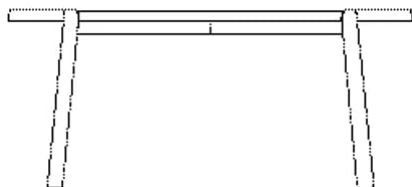

03-097-10

Mix Coffee Table Ø94 cm

Specifications

Country of origin	Assembly	Height	Diameter	Max weight capacity	The parcel's measurements
Bosnia and Herzegovina	Top to be mounted	42 cm	94 cm	20 Kg	The parcel's measurements 1: 0.44 m ³ , 43.5 kg (D 97.0 cm, W 95.0 cm, H 48.0 cm)

Test and certifications

FSC® C165134

The mark of responsible forestry

03-097-01

Mix Coffee Table Ø46 cm

Height
48 cm

Diameter
46 cm

Max weight capacity
20 Kg

The parcel's measurements
The parcel's measurements 1: 0.12 m³, 11.5 kg
(D 49.0 cm, W 44.0 cm, H 54.0 cm)

03-097-05

Mix Coffee Table Ø65 cm

Height
35 cm

Diameter
65 cm

Max weight capacity
20 Kg

The parcel's measurements
The parcel's measurements 1: 0.18 m³, 21.5 kg
(D 69.0 cm, W 64.0 cm, H 41.0 cm)

03-097-10

Mix Coffee Table Ø94 cm

Height
42 cm

Diameter
94 cm

Max weight capacity
20 Kg

The parcel's measurements
The parcel's measurements 1: 0.44 m³, 43.5 kg
(D 97.0 cm, W 95.0 cm, H 48.0 cm)

Materials and surfaces