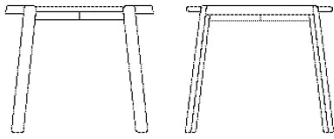

03-097-10

Mix Coffee Table Ø94 cm

Specifications

Country of origin	Assembly	Height	Diameter	Max weight capacity	The parcel's measurements
Bosnia and Herzegovina	Top to be mounted	42 cm	94 cm	20 Kg	The parcel's measurements 1: 0.44 m ³ , 43.5 kg (D 97.0 cm, W 95.0 cm, H 48.0 cm)

Test and certifications

FSC® C165134

The mark of responsible forestry

03-097-01

Mix Coffee Table Ø46 cm

Height
48 cm

Diameter
46 cm

Max weight capacity
20 Kg

The parcel's measurements
The parcel's measurements 1: 0.12 m³, 11.5 kg
(D 49.0 cm, W 44.0 cm, H 54.0 cm)

03-097-05

Mix Coffee Table Ø65 cm

Height
35 cm

Diameter
65 cm

Max weight capacity
20 Kg

The parcel's measurements
The parcel's measurements 1: 0.18 m³, 21.5 kg
(D 69.0 cm, W 64.0 cm, H 41.0 cm)

03-097-10

Mix Coffee Table Ø94 cm

Height
42 cm

Diameter
94 cm

Max weight capacity
20 Kg

The parcel's measurements
The parcel's measurements 1: 0.44 m³, 43.5 kg
(D 97.0 cm, W 95.0 cm, H 48.0 cm)

Materials and surfaces