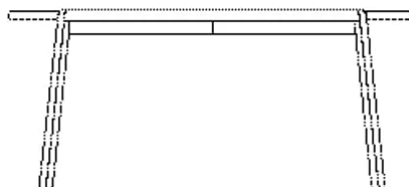

03-097-10

Mix Coffee Table Ø94 cm

Specifications

Country of origin	Assembly	Height	Diameter	Max weight capacity	The parcel's measurements
Bosnia and Herzegovina	Top to be mounted	42 cm	94 cm	20 Kg	The parcel's measurements 1: 0.44 m ³ , 43.5 kg (D 97.0 cm, W 95.0 cm, H 48.0 cm)

Test and certifications

FSC® C165134

The mark of responsible forestry

03-097-01

Mix Coffee Table Ø46 cm

Height
48 cm

Diameter
46 cm

Max weight capacity
20 Kg

The parcel's measurements
The parcel's measurements 1: 0.12 m³, 11.5 kg
(D 49.0 cm, W 44.0 cm, H 54.0 cm)

03-097-05

Mix Coffee Table Ø65 cm

Height
35 cm

Diameter
65 cm

Max weight capacity
20 Kg

The parcel's measurements
The parcel's measurements 1: 0.18 m³, 21.5 kg
(D 69.0 cm, W 64.0 cm, H 41.0 cm)

03-097-10

Mix Coffee Table Ø94 cm

Height
42 cm

Diameter
94 cm

Max weight capacity
20 Kg

The parcel's measurements
The parcel's measurements 1: 0.44 m³, 43.5 kg
(D 97.0 cm, W 95.0 cm, H 48.0 cm)

Materials and surfaces