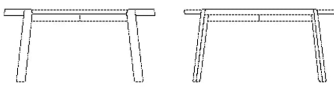

03-097-10

Mix Coffee Table Ø94 cm

Specifications

Country of origin	Assembly	Height	Diameter	Max weight capacity	The parcel's measurements
Bosnia and Herzegovina	Top to be mounted	42 cm	94 cm	20 Kg	The parcel's measurements 1: 0.44 m ³ , 43.5 kg (D 97.0 cm, W 95.0 cm, H 48.0 cm)

Test and certifications

FSC® C165134

The mark of responsible forestry

03-097-01

Mix Coffee Table Ø46 cm

Height
48 cm

Diameter
46 cm

Max weight capacity
20 Kg

The parcel's measurements
The parcel's measurements 1: 0.12 m³, 11.5 kg
(D 49.0 cm, W 44.0 cm, H 54.0 cm)

03-097-05

Mix Coffee Table Ø65 cm

Height
35 cm

Diameter
65 cm

Max weight capacity
20 Kg

The parcel's measurements
The parcel's measurements 1: 0.18 m³, 21.5 kg
(D 69.0 cm, W 64.0 cm, H 41.0 cm)

03-097-10

Mix Coffee Table Ø94 cm

Height
42 cm

Diameter
94 cm

Max weight capacity
20 Kg

The parcel's measurements
The parcel's measurements 1: 0.44 m³, 43.5 kg
(D 97.0 cm, W 95.0 cm, H 48.0 cm)

Materials and surfaces