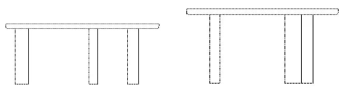

Width
80 cm
Weight
29 kg

Max weight capacity
30 Kg

The parcel's measurements

The parcel's measurements 1: 0.11 m³, 29.0 kg
(D 20.0 cm, W 65.0 cm, H 81.0 cm)

03-110-05

Latch Coffee Table - Single

Height
39 cm
Length
98 cm

Width
80 cm
Weight
17 kg

Max weight capacity
30 Kg

The parcel's measurements

The parcel's measurements 1: 0.15 m³, 17.0 kg
(D 85.0 cm, W 103.0 cm, H 17.0 cm)

03-110-10

Latch Coffee Table - large

Height
39 cm
Depth
127.80 cm
Width
148 cm

Weight
53 kg
Tabletop thickness
4 cm
Max weight capacity
50 Kg

The parcel's measurements

The parcel's measurements 1: 0.17 m³, 55.0 kg
(D 137.0 cm, W 156.0 cm, H 8.0 cm)
The parcel's measurements 2: 0.03 m³, 8.0 kg
(D 41.0 cm, W 41.0 cm, H 19.0 cm)

The parcel's measurements 1: 0.21 m³, 75.0 kg
(D 155.0 cm, W 178.0 cm, H 7.5 cm)
The parcel's measurements 2: 0.06 m³, 18.0 kg
(D 43.0 cm, W 76.0 cm, H 18.0 cm)

Materials and surfaces

Material

Dark oiled oak