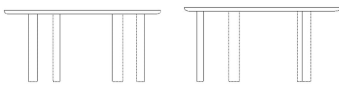

The parcel's measurements 1: 0.11 m³, 29.0 kg
(D 20.0 cm, W 65.0 cm, H 81.0 cm)

03-110-05

Latch Coffee Table - Single

Height
39 cm
Length
98 cm

Width
80 cm
Weight
17 kg

Max weight capacity
30 Kg

The parcel's measurements

The parcel's measurements 1: 0.15 m³, 17.0 kg
(D 85.0 cm, W 103.0 cm, H 17.0 cm)

03-110-15

Latch Dining Table

Height
74 cm
Depth
147 cm
Width
170 cm
Weight
73 kg

Tabletop thickness
4 cm
Distance sarg to floor
70 cm
Distance tabletop to floor
70 cm
Max weight capacity
40 Kg

The parcel's measurements

The parcel's measurements 1: 0.21 m³, 75.0 kg
(D 155.0 cm, W 178.0 cm, H 7.5 cm)
The parcel's measurements 2: 0.06 m³, 18.0 kg
(D 43.0 cm, W 76.0 cm, H 18.0 cm)

03-110-10

Latch Coffee Table - large

Height
39 cm
Depth
127.80 cm
Width
148 cm

Weight
53 kg
Tabletop thickness
4 cm
Max weight capacity
50 Kg

The parcel's measurements

The parcel's measurements 1: 0.17 m³, 55.0 kg
(D 137.0 cm, W 156.0 cm, H 8.0 cm)
The parcel's measurements 2: 0.03 m³, 8.0 kg
(D 41.0 cm, W 41.0 cm, H 19.0 cm)