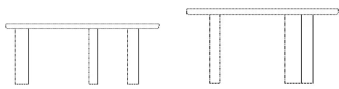

FSC® C165134

The mark of responsible forestry

03-110-01

Latch Coffee Table

Height
39 cm
Length
100 cm

Width
80 cm
Weight
29 kg

Max weight capacity
30 Kg

The parcel's measurements

The parcel's measurements 1: 0.11 m³, 29.0 kg
(D 20.0 cm, W 65.0 cm, H 81.0 cm)

03-110-05

Latch Coffee Table - Single

Height
39 cm
Length
98 cm

Width
80 cm
Weight
17 kg

Max weight capacity
30 Kg

The parcel's measurements

The parcel's measurements 1: 0.15 m³, 17.0 kg
(D 85.0 cm, W 103.0 cm, H 17.0 cm)

03-110-15

Latch Dining Table

Height
74 cm
Depth
147 cm
Width
170 cm
Weight
73 kg

Tabletop thickness
4 cm
Distance sarg to floor
70 cm
Distance tabletop to floor
70 cm
Max weight capacity
40 Kg

Height
39 cm
Depth
127.80 cm
Width
148 cm

Weight
53 kg
Tabletop thickness
4 cm
Max weight capacity
50 Kg

The parcel's measurements

The parcel's measurements 1: 0.17 m³, 55.0 kg
(D 137.0 cm, W 156.0 cm, H 8.0 cm)
The parcel's measurements 2: 0.03 m³, 8.0 kg
(D 41.0 cm, W 41.0 cm, H 19.0 cm)