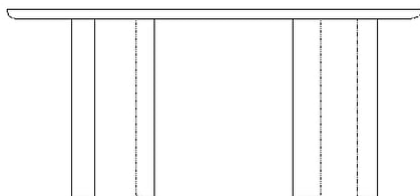

03-110-15

Latch Dining Table

Specifications

Country of origin	Assembly	Height	Depth	Width	Weight
Bosnia and Herzegovina	Legs/Base to be mounted	74 cm	147 cm	170 cm	73 kg
Tabletop thickness	Distance sarg to floor	Distance tabletop to floor	Max weight capacity	The parcel's measurements	
4 cm	70 cm	70 cm	40 Kg	The parcel's measurements 1: 0.21 m ³ , 75.0 kg (D 155.0 cm, W 178.0 cm, H 7.5 cm) The parcel's measurements 2: 0.06 m ³ , 18.0 kg (D 43.0 cm, W 76.0 cm, H 18.0 cm)	

The parcel's measurements 1: 0.11 m³, 29.0 kg
(D 20.0 cm, W 65.0 cm, H 81.0 cm)

03-110-05

Latch Coffee Table - Single

Height
39 cm
Length
98 cm

Width
80 cm
Weight
17 kg

Max weight capacity
30 Kg

The parcel's measurements

The parcel's measurements

The parcel's measurements 1: 0.21 m³, 75.0 kg
(D 155.0 cm, W 178.0 cm, H 7.5 cm)
The parcel's measurements 2: 0.06 m³, 18.0 kg
(D 43.0 cm, W 76.0 cm, H 18.0 cm)

03-110-10

Latch Coffee Table - large

Height
39 cm
Depth
127.80 cm
Width
148 cm

Weight
53 kg
Tabletop thickness
4 cm
Max weight capacity
50 Kg

The parcel's measurements

The parcel's measurements 1: 0.17 m³, 55.0 kg
(D 137.0 cm, W 156.0 cm, H 8.0 cm)
The parcel's measurements 2: 0.03 m³, 8.0 kg
(D 41.0 cm, W 41.0 cm, H 19.0 cm)