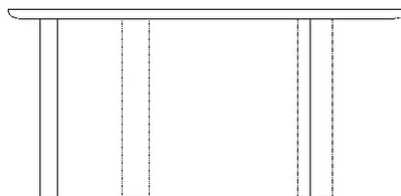

03-110-15

Latch Dining Table

Specifications

Country of origin	Assembly	Height	Depth	Width	Weight
Bosnia and Herzegovina	Legs/Base to be mounted	74 cm	147 cm	170 cm	73 kg
Tabletop thickness	Distance sarg to floor	Distance tabletop to floor	Max weight capacity	The parcel's measurements	
4 cm	70 cm	70 cm	40 Kg	The parcel's measurements 1: 0.21 m ³ , 75.0 kg (D 155.0 cm, W 178.0 cm, H 7.5 cm) The parcel's measurements 2: 0.06 m ³ , 18.0 kg (D 43.0 cm, W 76.0 cm, H 18.0 cm)	

The parcel's measurements 1: 0.11 m³, 29.0 kg
(D 20.0 cm, W 65.0 cm, H 81.0 cm)

03-110-05

Latch Coffee Table - Single

Height
39 cm
Length
98 cm

Width
80 cm
Weight
17 kg

Max weight capacity
30 Kg

The parcel's measurements

The parcel's measurements 1: 0.15 m³, 17.0 kg
(D 85.0 cm, W 103.0 cm, H 17.0 cm)

03-110-15

Latch Dining Table

Height
74 cm
Depth
147 cm
Width
170 cm
Weight
73 kg

Tabletop thickness
4 cm
Distance sarg to floor
70 cm
Distance tabletop to floor
70 cm
Max weight capacity
40 Kg

Height
39 cm
Depth
127.80 cm
Width
148 cm

Weight
53 kg
Tabletop thickness
4 cm
Max weight capacity
50 Kg

The parcel's measurements

The parcel's measurements 1: 0.17 m³, 55.0 kg
(D 137.0 cm, W 156.0 cm, H 8.0 cm)
The parcel's measurements 2: 0.03 m³, 8.0 kg
(D 41.0 cm, W 41.0 cm, H 19.0 cm)