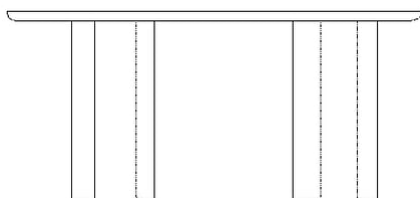

03-110-15

Latch Dining Table

Specifications

Country of origin	Assembly	Height	Depth	Width	Weight
Bosnia and Herzegovina	Legs/Base to be mounted	74 cm	147 cm	170 cm	73 kg
Tabletop thickness	Distance sarg to floor	Distance tabletop to floor	Max weight capacity	The parcel's measurements	
4 cm	70 cm	70 cm	40 Kg	The parcel's measurements 1: 0.21 m ³ , 75.0 kg (D 155.0 cm, W 178.0 cm, H 7.5 cm) The parcel's measurements 2: 0.06 m ³ , 18.0 kg (D 43.0 cm, W 76.0 cm, H 18.0 cm)	

03-110-05

Latch Coffee Table - Single

Height
39 cm
Length
98 cm

Width
80 cm
Weight
17 kg
Max weight capacity
30 Kg

The parcel's measurements
The parcel's measurements 1: 0.15 m³, 17.0 kg
(D 85.0 cm, W 103.0 cm, H 17.0 cm)

03-110-15

Latch Dining Table

Height
74 cm
Depth
147 cm
Width
170 cm
Weight
73 kg

Tabletop thickness
4 cm
Distance sarg to floor
70 cm
Distance tabletop to floor
70 cm
Max weight capacity
40 Kg

The parcel's measurements
The parcel's measurements 1: 0.21 m³, 75.0 kg
(D 155.0 cm, W 178.0 cm, H 7.5 cm)
The parcel's measurements 2: 0.06 m³, 18.0 kg
(D 43.0 cm, W 76.0 cm, H 18.0 cm)

03-110-10

Latch Coffee Table - large

Height
39 cm
Depth
127.80 cm
Width
148 cm

Weight
53 kg
Tabletop thickness
4 cm
Max weight capacity
50 Kg

The parcel's measurements
The parcel's measurements 1: 0.17 m³, 55.0 kg
(D 137.0 cm, W 156.0 cm, H 8.0 cm)
The parcel's measurements 2: 0.03 m³, 8.0 kg
(D 41.0 cm, W 41.0 cm, H 19.0 cm)