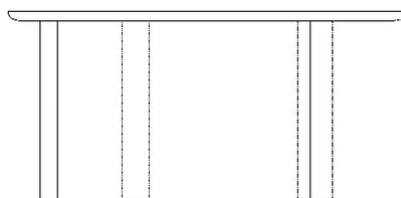

03-110-15

Latch Dining Table

Specifications

Country of origin	Assembly	Height	Depth	Width	Weight
Bosnia and Herzegovina	Legs/Base to be mounted	74 cm	147 cm	170 cm	73 kg
Tabletop thickness	Distance sarg to floor	Distance tabletop to floor	Max weight capacity	The parcel's measurements	
4 cm	70 cm	70 cm	40 Kg	The parcel's measurements 1: 0.21 m ³ , 75.0 kg (D 155.0 cm, W 178.0 cm, H 7.5 cm) The parcel's measurements 2: 0.06 m ³ , 18.0 kg (D 43.0 cm, W 76.0 cm, H 18.0 cm)	

03-110-05

Latch Coffee Table - Single

Height
39 cm
Length
98 cm

Width
80 cm
Weight
17 kg
Max weight capacity
30 Kg

The parcel's measurements
The parcel's measurements 1: 0.15 m³, 17.0 kg
(D 85.0 cm, W 103.0 cm, H 17.0 cm)

03-110-15

Latch Dining Table

Height
74 cm
Depth
147 cm
Width
170 cm
Weight
73 kg

Tabletop thickness
4 cm
Distance sarg to floor
70 cm
Distance tabletop to floor
70 cm
Max weight capacity
40 Kg

The parcel's measurements
The parcel's measurements 1: 0.21 m³, 75.0 kg
(D 155.0 cm, W 178.0 cm, H 7.5 cm)
The parcel's measurements 2: 0.06 m³, 18.0 kg
(D 43.0 cm, W 76.0 cm, H 18.0 cm)

03-110-10

Latch Coffee Table - large

Height
39 cm
Depth
127.80 cm
Width
148 cm

Weight
53 kg
Tabletop thickness
4 cm
Max weight capacity
50 Kg

The parcel's measurements
The parcel's measurements 1: 0.17 m³, 55.0 kg
(D 137.0 cm, W 156.0 cm, H 8.0 cm)
The parcel's measurements 2: 0.03 m³, 8.0 kg
(D 41.0 cm, W 41.0 cm, H 19.0 cm)