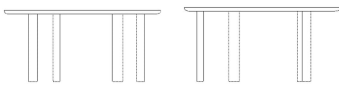

FSC® C165134

The mark of responsible forestry

**03-110-01**

Latch Coffee Table

**Height**  
39 cm  
**Length**  
100 cm

**Width**  
80 cm  
**Weight**  
29 kg  
**Max weight capacity**  
30 Kg

**The parcel's measurements**  
The parcel's measurements 1: 0.11 m<sup>3</sup>, 29.0 kg  
(D 20.0 cm, W 65.0 cm, H 81.0 cm)

**03-110-05**

Latch Coffee Table - Single

**Height**  
39 cm  
**Length**  
98 cm

**Width**  
80 cm  
**Weight**  
17 kg  
**Max weight capacity**  
30 Kg

**The parcel's measurements**  
The parcel's measurements 1: 0.15 m<sup>3</sup>, 17.0 kg  
(D 85.0 cm, W 103.0 cm, H 17.0 cm)

**03-110-15**

Latch Dining Table

**Height**  
74 cm  
**Depth**  
147 cm  
**Width**  
170 cm  
**Weight**  
73 kg

**Tabletop thickness**  
4 cm  
**Distance sarg to floor**  
70 cm  
**Distance tabletop to floor**  
70 cm  
**Max weight capacity**  
40 Kg

**The parcel's measurements**  
The parcel's measurements 1: 0.21 m<sup>3</sup>, 75.0 kg  
(D 155.0 cm, W 178.0 cm, H 7.5 cm)  
The parcel's measurements 2: 0.06 m<sup>3</sup>, 18.0 kg  
(D 43.0 cm, W 76.0 cm, H 18.0 cm)