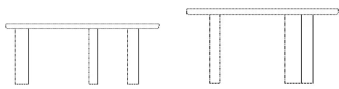

## Specifications

Country of origin	Assembly	Height	Depth	Width	Weight
Bosnia and Herzegovina	Legs/Base to be mounted	74 cm	147 cm	170 cm	73 kg
Tabletop thickness	Distance sarg to floor	Distance tabletop to floor	Max weight capacity	The parcel's measurements	
4 cm	70 cm	70 cm	40 Kg	The parcel's measurements 1: 0.21 m <sup>3</sup> , 75.0 kg (D 155.0 cm, W 178.0 cm, H 7.5 cm)  The parcel's measurements 2: 0.06 m <sup>3</sup> , 18.0 kg (D 43.0 cm, W 76.0 cm, H 18.0 cm)	

FSC® C165134

The mark of responsible forestry

**03-110-01**

Latch Coffee Table

**Height**  
39 cm  
**Length**  
100 cm

**Width**  
80 cm  
**Weight**  
29 kg  
**Max weight capacity**  
30 Kg

**The parcel's measurements**  
The parcel's measurements 1: 0.11 m<sup>3</sup>, 29.0 kg  
(D 20.0 cm, W 65.0 cm, H 81.0 cm)

**03-110-05**

Latch Coffee Table - Single

**Height**  
39 cm  
**Length**  
98 cm

**Width**  
80 cm  
**Weight**  
17 kg  
**Max weight capacity**  
30 Kg

**The parcel's measurements**  
The parcel's measurements 1: 0.15 m<sup>3</sup>, 17.0 kg  
(D 85.0 cm, W 103.0 cm, H 17.0 cm)

**The parcel's measurements**  
The parcel's measurements 1: 0.21 m<sup>3</sup>, 75.0 kg  
(D 155.0 cm, W 178.0 cm, H 7.5 cm)  
The parcel's measurements 2: 0.06 m<sup>3</sup>, 18.0 kg  
(D 43.0 cm, W 76.0 cm, H 18.0 cm)