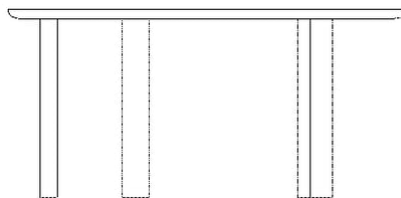

## Specifications

Country of origin	Assembly	Height	Depth	Width	Weight
Bosnia and Herzegovina	Legs/Base to be mounted	74 cm	147 cm	170 cm	73 kg
Tabletop thickness	Distance sarg to floor	Distance tabletop to floor	Max weight capacity	The parcel's measurements	
4 cm	70 cm	70 cm	40 Kg	The parcel's measurements 1: 0.21 m <sup>3</sup> , 75.0 kg (D 155.0 cm, W 178.0 cm, H 7.5 cm)  The parcel's measurements 2: 0.06 m <sup>3</sup> , 18.0 kg (D 43.0 cm, W 76.0 cm, H 18.0 cm)	

**03-110-05**

Latch Coffee Table - Single

**Height**  
39 cm  
**Length**  
98 cm

**Width**  
80 cm  
**Weight**  
17 kg  
**Max weight capacity**  
30 Kg

**The parcel's measurements**  
The parcel's measurements 1: 0.15 m<sup>3</sup>, 17.0 kg  
(D 85.0 cm, W 103.0 cm, H 17.0 cm)

**The parcel's measurements**  
The parcel's measurements 1: 0.21 m<sup>3</sup>, 75.0 kg  
(D 155.0 cm, W 178.0 cm, H 7.5 cm)  
The parcel's measurements 2: 0.06 m<sup>3</sup>, 18.0 kg  
(D 43.0 cm, W 76.0 cm, H 18.0 cm)

**03-110-10**

Latch Coffee Table - large

**Height**  
39 cm  
**Depth**  
127.80 cm  
**Width**  
148 cm

**Weight**  
53 kg  
**Tabletop thickness**  
4 cm  
**Max weight capacity**  
50 Kg

**The parcel's measurements**  
The parcel's measurements 1: 0.17 m<sup>3</sup>, 55.0 kg  
(D 137.0 cm, W 156.0 cm, H 8.0 cm)  
The parcel's measurements 2: 0.03 m<sup>3</sup>, 8.0 kg  
(D 41.0 cm, W 41.0 cm, H 19.0 cm)