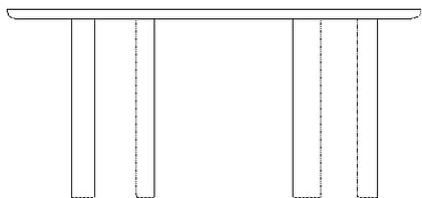

## Specifications

Country of origin	Assembly	Height	Depth	Width	Weight
Bosnia and Herzegovina	Legs/Base to be mounted	74 cm	147 cm	170 cm	73 kg
Tabletop thickness	Distance sarg to floor	Distance tabletop to floor	Max weight capacity	The parcel's measurements	
4 cm	70 cm	70 cm	40 Kg	The parcel's measurements 1: 0.21 m <sup>3</sup> , 75.0 kg (D 155.0 cm, W 178.0 cm, H 7.5 cm)  The parcel's measurements 2: 0.06 m <sup>3</sup> , 18.0 kg (D 43.0 cm, W 76.0 cm, H 18.0 cm)	

**03-110-05**

Latch Coffee Table - Single

**Height**  
39 cm  
**Length**  
98 cm

**Width**  
80 cm  
**Weight**  
17 kg  
**Max weight capacity**  
30 Kg

**The parcel's measurements**  
The parcel's measurements 1: 0.15 m<sup>3</sup>, 17.0 kg  
(D 85.0 cm, W 103.0 cm, H 17.0 cm)

**The parcel's measurements**  
The parcel's measurements 1: 0.21 m<sup>3</sup>, 75.0 kg  
(D 155.0 cm, W 178.0 cm, H 7.5 cm)  
The parcel's measurements 2: 0.06 m<sup>3</sup>, 18.0 kg  
(D 43.0 cm, W 76.0 cm, H 18.0 cm)

**03-110-10**

Latch Coffee Table - large

**Height**  
39 cm  
**Depth**  
127.80 cm  
**Width**  
148 cm

**Weight**  
53 kg  
**Tabletop thickness**  
4 cm  
**Max weight capacity**  
50 Kg

**The parcel's measurements**  
The parcel's measurements 1: 0.17 m<sup>3</sup>, 55.0 kg  
(D 137.0 cm, W 156.0 cm, H 8.0 cm)  
The parcel's measurements 2: 0.03 m<sup>3</sup>, 8.0 kg  
(D 41.0 cm, W 41.0 cm, H 19.0 cm)