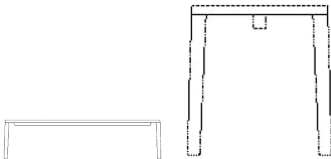

Length
140 cm

Depth
41 cm

Weight
15 kg

The parcel's measurements

The parcel's measurements 1: 0.08 m³, 17.0 kg
(D 12.0 cm, W 46.0 cm, H 145.0 cm)
The parcel's measurements 2: 0.02 m³, 6.0 kg
(D 17.0 cm, W 52.0 cm, H 22.0 cm)

02-414-05

Graceful Bench 160 cm - 30 mm

Height
45 cm

Length
160 cm

Depth
41 cm

Weight
17 kg

The parcel's measurements

The parcel's measurements 1: 0.09 m³, 19.0 kg
(D 12.0 cm, W 46.0 cm, H 165.0 cm)
The parcel's measurements 2: 0.02 m³, 6.0 kg
(D 17.0 cm, W 52.0 cm, H 22.0 cm)

02-414-10

Graceful Bench 180 cm - 30 mm

Height
45 cm

Length
180 cm

Depth
41 cm

Weight
19 kg

The parcel's measurements

The parcel's measurements 1: 0.10 m³, 21.0 kg
(D 12.0 cm, W 46.0 cm, H 185.0 cm)
The parcel's measurements 2: 0.02 m³, 6.0 kg
(D 17.0 cm, W 52.0 cm, H 22.0 cm)

Height	73 cm	Width	50 cm
Length	110 cm	Weight	10 kg
		Tabletop thickness	3 cm

The parcel's measurements

The parcel's measurements 1: 0.04 m³, 10.0 kg
(D 54.0 cm, W 114.0 cm, H 6.0 cm)
The parcel's measurements 2: 0.03 m³, 6.5 kg
(D 27.0 cm, W 76.0 cm, H 17.0 cm)