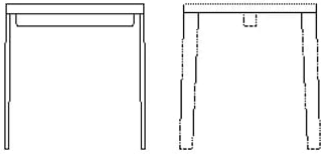

03-114-65

Graceful Coffee Table 90 x 90 x H32 cm

Height
32 cm
Length
90 cm
Width
90 cm
Weight
15 kg
Tabletop thickness
2.50 cm

The parcel's measurements
The parcel's measurements 1: 0.03 m³, 17.0 kg
(D 4.0 cm, W 92.0 cm, H 92.0 cm)
The parcel's measurements 2: 0.01 m³, 6.0 kg
(D 17.0 cm, W 39.0 cm, H 22.0 cm)

03-114-70

Graceful Coffee Table 90 x 90 x H42 cm

Height
42 cm

Width
90 cm

Length
90 cm

Weight
15 kg

Tabletop thickness
2.50 cm

The parcel's measurements

The parcel's measurements 1: 0.03 m³, 17.0 kg
(D 4.0 cm, W 92.0 cm, H 92.0 cm)
The parcel's measurements 2: 0.02 m³, 6.5 kg
(D 17.0 cm, W 49.0 cm, H 22.0 cm)

02-414-01

Graceful Bench 140 cm - 30 mm

Height
45 cm

Length
140 cm

Depth
41 cm

Weight
15 kg

The parcel's measurements

The parcel's measurements 1: 0.08 m³, 17.0 kg
(D 12.0 cm, W 46.0 cm, H 145.0 cm)
The parcel's measurements 2: 0.02 m³, 6.0 kg
(D 17.0 cm, W 52.0 cm, H 22.0 cm)