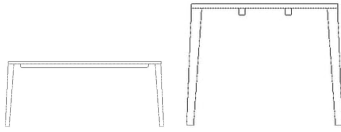

The parcel's measurements

The parcel's measurements 1: 0.28 m³, 70.0 kg
(D 100.0 cm, W 230.0 cm, H 12.0 cm)
The parcel's measurements 2: 0.06 m³, 14.0 kg
(D 32.0 cm, W 82.0 cm, H 22.0 cm)

03-114-01

Graceful Dining Table 160 x 95 cm - 30
mm

Height
74 cm
Length
160 cm
Width
95 cm
Weight
44 kg
Full length incl. extension leave(s)
260 cm

Tabletop thickness
3 cm
Distance between legs
157 cm
Distance sarg to floor
66 cm
Distance tabletop to floor
71 cm
Max weight capacity
56 Kg

The parcel's measurements

The parcel's measurements 1: 0.19 m³, 44.0 kg
(D 100.0 cm, W 170.0 cm, H 11.0 cm)
The parcel's measurements 2: 0.06 m³, 14.0 kg
(D 32.0 cm, W 22.0 cm, H 82.0 cm)

03-114-05

Graceful Dining Table 180 x 95 cm - 30 mm

Height
74 cm

Length
180 cm

Width
95 cm

Weight
51 kg

Full length incl. extension leave(s)
280 cm

Tabletop thickness
3 cm

Distance between legs
177 cm

Distance sarg to floor
66 cm