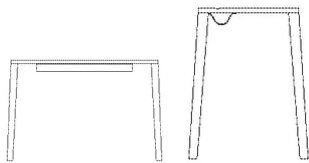

02-414-15

Graceful Bench 200 cm - 40 mm

Height
45 cm

Length
200 cm

Depth
41 cm

Weight
22 kg

The parcel's measurements

The parcel's measurements 1: 0.08 m³, 24.0 kg
(D 8.0 cm, W 46.0 cm, H 208.0 cm)
The parcel's measurements 2: 0.02 m³, 6.0 kg
(D 17.0 cm, W 52.0 cm, H 22.0 cm)

03-114-16

Graceful Dining Table 240 x 95 cm - 40 mm

Height	75 cm	Full length incl. extension leave(s)	340 cm
Length	240 cm	Tabletop thickness	4 cm
Width	95 cm	Distance between legs	217 cm
Weight	70 kg	Distance sarg to floor	66 cm
		Distance tabletop to floor	71 cm

The parcel's measurements

The parcel's measurements 1: 0.25 m³, 73.0 kg
(D 10.0 cm, W 248.0 cm, H 100.0 cm)
The parcel's measurements 2: 0.06 m³, 14.0 kg
(D 22.0 cm, W 82.0 cm, H 32.0 cm)

03-114-35

Graceful Desk 110 x 50, H74 cm

Height	73 cm	Width	50 cm
Length	110 cm	Weight	10 kg
		Tabletop thickness	3 cm

The parcel's measurements

The parcel's measurements 1: 0.04 m³, 10.0 kg
(D 54.0 cm, W 114.0 cm, H 6.0 cm)
The parcel's measurements 2: 0.03 m³, 6.5 kg
(D 27.0 cm, W 76.0 cm, H 17.0 cm)