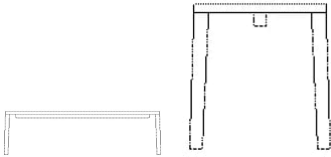

The parcel's measurements 1: 0.03 m³, 17.0 kg
(D 4.0 cm, W 92.0 cm, H 92.0 cm)
The parcel's measurements 2: 0.02 m³, 6.5 kg
(D 17.0 cm, W 49.0 cm, H 22.0 cm)

02-414-01

Graceful Bench 140 cm - 30 mm

Height
45 cm

Length
140 cm

Depth
41 cm

Weight
15 kg

The parcel's measurements

The parcel's measurements 1: 0.08 m³, 17.0 kg
(D 12.0 cm, W 46.0 cm, H 145.0 cm)
The parcel's measurements 2: 0.02 m³, 6.0 kg
(D 17.0 cm, W 52.0 cm, H 22.0 cm)

02-414-05

Graceful Bench 160 cm - 30 mm

Height
45 cm

Length
160 cm

Depth
41 cm

Weight
17 kg

The parcel's measurements

The parcel's measurements 1: 0.09 m³, 19.0 kg
(D 12.0 cm, W 46.0 cm, H 165.0 cm)
The parcel's measurements 2: 0.02 m³, 6.0 kg
(D 17.0 cm, W 52.0 cm, H 22.0 cm)

02-414-10

Graceful Bench 180 cm - 30 mm

Height
45 cm

Length
180 cm

Depth
41 cm

Weight
19 kg

The parcel's measurements

The parcel's measurements 1: 0.10 m³, 21.0 kg
(D 12.0 cm, W 46.0 cm, H 185.0 cm)
The parcel's measurements 2: 0.02 m³, 6.0 kg
(D 17.0 cm, W 52.0 cm, H 22.0 cm)