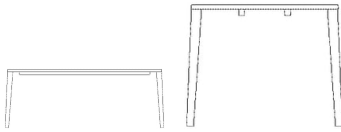

The parcel's measurements

The parcel's measurements 1: 0.19 m³, 44.0 kg
(D 100.0 cm, W 170.0 cm, H 11.0 cm)
The parcel's measurements 2: 0.06 m³, 14.0 kg
(D 32.0 cm, W 22.0 cm, H 82.0 cm)

03-114-05

Graceful Dining Table 180 x 95 cm - 30 mm

Height
74 cm

Length
180 cm

Width
95 cm

Weight
51 kg

Full length incl. extension leave(s)
280 cm

Tabletop thickness
3 cm

Distance between legs
177 cm

Distance sarg to floor
66 cm

Distance tabletop to floor
71 cm

Max weight capacity
66 Kg

The parcel's measurements
The parcel's measurements 1: 0.21 m³, 51.0 kg
(D 100.0 cm, W 190.0 cm, H 11.0 cm)
The parcel's measurements 2: 0.06 m³, 14.0 kg
(D 32.0 cm, W 82.0 cm, H 22.0 cm)

03-114-10

Graceful Dining Table 200 x 95 cm - 30 mm

Height
74 cm

Length
200 cm

Width
95 cm

Weight
58 kg

Full length incl. extension leave(s)
300 cm

Tabletop thickness
3 cm