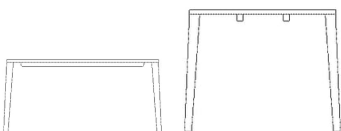

03-114-25

Graceful dining table extension leaf -
unit of 2 pcs. - 40 mm

Height
4 cm
Depth
50 cm

Length
50 cm
Width
95 cm
Weight
36 kg

The parcel's measurements

The parcel's measurements 1: 0.09 m³, 36.0 kg
(D 105.0 cm, W 63.0 cm, H 14.0 cm)

03-114-17

Graceful Dining Table 130 x 130 cm - 30
mm

Height
74 cm

Width
130 cm
Max weight capacity
80 Kg

The parcel's measurements

The parcel's measurements 1: 0.29 m³, 40.0 kg
(D 138.0 cm, W 138.0 cm, H 15.0 cm)
The parcel's measurements 2: 0.06 m³, 17.5 kg
(D 32.0 cm, W 82.0 cm, H 22.0 cm)

03-114-15

Graceful Dining Table 220 x 95 cm - 40
mm

Height
75 cm
Length
220 cm
Width
95 cm
Weight
70 kg
Full length incl. extension leave(s)
320 cm

Tabletop thickness
4 cm
Distance between legs
217 cm
Distance sarg to floor
66 cm
Distance tabletop to floor
71 cm
Max weight capacity
86 Kg

The parcel's measurements

The parcel's measurements 1: 0.28 m³, 70.0 kg
(D 100.0 cm, W 230.0 cm, H 12.0 cm)
The parcel's measurements 2: 0.06 m³, 14.0 kg
(D 32.0 cm, W 82.0 cm, H 22.0 cm)

03-114-01

Graceful Dining Table 160 x 95 cm - 30
mm