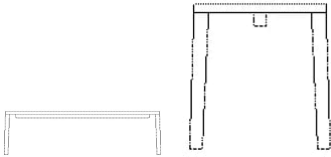

The parcel's measurements 1: 0.03 m<sup>3</sup>, 17.0 kg  
(D 4.0 cm, W 92.0 cm, H 92.0 cm)  
The parcel's measurements 2: 0.02 m<sup>3</sup>, 6.5 kg  
(D 17.0 cm, W 49.0 cm, H 22.0 cm)

02-414-01

Graceful Bench 140 cm - 30 mm

**Height**  
45 cm

**Length**  
140 cm

**Depth**  
41 cm

**Weight**  
15 kg

**The parcel's measurements**

The parcel's measurements 1: 0.08 m<sup>3</sup>, 17.0 kg  
(D 12.0 cm, W 46.0 cm, H 145.0 cm)  
The parcel's measurements 2: 0.02 m<sup>3</sup>, 6.0 kg  
(D 17.0 cm, W 52.0 cm, H 22.0 cm)

02-414-05

Graceful Bench 160 cm - 30 mm

**Height**  
45 cm

**Length**  
160 cm

**Depth**  
41 cm

**Weight**  
17 kg

**The parcel's measurements**

The parcel's measurements 1: 0.09 m<sup>3</sup>, 19.0 kg  
(D 12.0 cm, W 46.0 cm, H 165.0 cm)  
The parcel's measurements 2: 0.02 m<sup>3</sup>, 6.0 kg  
(D 17.0 cm, W 52.0 cm, H 22.0 cm)