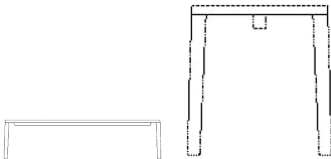

**Height**  
45 cm

**Length**  
140 cm

**Depth**  
41 cm

**Weight**  
15 kg

**The parcel's measurements**

The parcel's measurements 1: 0.08 m<sup>3</sup>, 17.0 kg  
(D 12.0 cm, W 46.0 cm, H 145.0 cm)  
The parcel's measurements 2: 0.02 m<sup>3</sup>, 6.0 kg  
(D 17.0 cm, W 52.0 cm, H 22.0 cm)

02-414-05

Graceful Bench 160 cm - 30 mm

**Height**  
45 cm

**Length**  
160 cm

**Depth**  
41 cm

**Weight**  
17 kg

**The parcel's measurements**

The parcel's measurements 1: 0.09 m<sup>3</sup>, 19.0 kg  
(D 12.0 cm, W 46.0 cm, H 165.0 cm)  
The parcel's measurements 2: 0.02 m<sup>3</sup>, 6.0 kg  
(D 17.0 cm, W 52.0 cm, H 22.0 cm)

02-414-10

Graceful Bench 180 cm - 30 mm

**Height**  
45 cm

**Length**  
180 cm

**Depth**  
41 cm

**Weight**  
19 kg

**The parcel's measurements**

The parcel's measurements 1: 0.10 m<sup>3</sup>, 21.0 kg  
(D 12.0 cm, W 46.0 cm, H 185.0 cm)  
The parcel's measurements 2: 0.02 m<sup>3</sup>, 6.0 kg  
(D 17.0 cm, W 52.0 cm, H 22.0 cm)