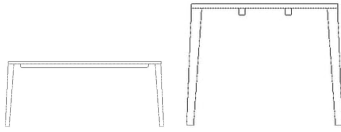

**The parcel's measurements**  
The parcel's measurements 1: 0.28 m<sup>3</sup>, 70.0 kg  
(D 100.0 cm, W 230.0 cm, H 12.0 cm)  
The parcel's measurements 2: 0.06 m<sup>3</sup>, 14.0 kg  
(D 32.0 cm, W 82.0 cm, H 22.0 cm)

03-114-01

Graceful Dining Table 160 x 95 cm - 30 mm

**Height**  
74 cm  
**Length**  
160 cm  
**Width**  
95 cm  
**Weight**  
44 kg  
**Full length incl. extension leave(s)**  
260 cm

**Tabletop thickness**  
3 cm  
**Distance between legs**  
157 cm  
**Distance sarg to floor**  
66 cm  
**Distance tabletop to floor**  
71 cm  
**Max weight capacity**  
56 Kg

**The parcel's measurements**  
The parcel's measurements 1: 0.19 m<sup>3</sup>, 44.0 kg  
(D 100.0 cm, W 170.0 cm, H 11.0 cm)  
The parcel's measurements 2: 0.06 m<sup>3</sup>, 14.0 kg  
(D 32.0 cm, W 22.0 cm, H 82.0 cm)

03-114-05

Graceful Dining Table 180 x 95 cm - 30 mm

**Height**  
74 cm

**Length**  
180 cm

**Width**  
95 cm

**Weight**  
51 kg

**Full length incl. extension leave(s)**  
280 cm

**Tabletop thickness**  
3 cm