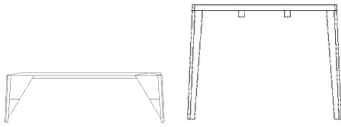

**Height**  
45 cm

**Length**  
140 cm

**Depth**  
41 cm

**Weight**  
15 kg

**The parcel's measurements**

The parcel's measurements 1: 0.08 m<sup>3</sup>, 17.0 kg  
(D 12.0 cm, W 46.0 cm, H 145.0 cm)  
The parcel's measurements 2: 0.02 m<sup>3</sup>, 6.0 kg  
(D 17.0 cm, W 52.0 cm, H 22.0 cm)

02-414-10

Graceful Bench 180 cm - 30 mm

**Height**  
45 cm

**Length**  
180 cm

**Depth**  
41 cm

**Weight**  
19 kg

**The parcel's measurements**

The parcel's measurements 1: 0.10 m<sup>3</sup>, 21.0 kg  
(D 12.0 cm, W 46.0 cm, H 185.0 cm)  
The parcel's measurements 2: 0.02 m<sup>3</sup>, 6.0 kg  
(D 17.0 cm, W 52.0 cm, H 22.0 cm)

02-414-15

Graceful Bench 200 cm - 40 mm

**Height**  
45 cm

**Length**  
200 cm

**Depth**  
41 cm

**Weight**  
22 kg

**The parcel's measurements**

The parcel's measurements 1: 0.08 m<sup>3</sup>, 24.0 kg  
(D 8.0 cm, W 46.0 cm, H 208.0 cm)  
The parcel's measurements 2: 0.02 m<sup>3</sup>, 6.0 kg  
(D 17.0 cm, W 52.0 cm, H 22.0 cm)

**03-114-16**

Graceful Dining Table 240 x 95 cm - 40 mm

<b>Height</b>	75 cm	<b>Full length incl. extension leave(s)</b>	340 cm
<b>Length</b>	240 cm	<b>Tabletop thickness</b>	4 cm
<b>Width</b>	95 cm	<b>Distance between legs</b>	217 cm
<b>Weight</b>	70 kg	<b>Distance sarg to floor</b>	66 cm
		<b>Distance tabletop to floor</b>	71 cm