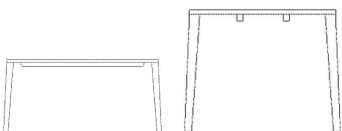

03-114-01

Graceful Dining Table 160 x 95 cm - 30 mm

Height
74 cm
Length
160 cm
Width
95 cm
Weight
44 kg
Full length incl. extension leave(s)
260 cm

Tabletop thickness
3 cm
Distance between legs
157 cm
Distance sarg to floor
66 cm
Distance tabletop to floor
71 cm
Max weight capacity
56 Kg

The parcel's measurements
The parcel's measurements 1: 0.19 m³, 44.0 kg
(D 100.0 cm, W 170.0 cm, H 11.0 cm)
The parcel's measurements 2: 0.06 m³, 14.0 kg
(D 32.0 cm, W 22.0 cm, H 82.0 cm)