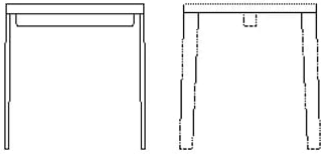

**03-114-65**

Graceful Coffee Table 90 x 90 x H32 cm

**Height**  
32 cm  
**Length**  
90 cm  
**Width**  
90 cm  
**Weight**  
15 kg  
**Tabletop thickness**  
2.50 cm

**The parcel's measurements**  
The parcel's measurements 1: 0.03 m<sup>3</sup>, 17.0 kg  
(D 4.0 cm, W 92.0 cm, H 92.0 cm)  
The parcel's measurements 2: 0.01 m<sup>3</sup>, 6.0 kg  
(D 17.0 cm, W 39.0 cm, H 22.0 cm)

03-114-70

Graceful Coffee Table 90 x 90 x H42 cm

**Height**  
42 cm

**Width**  
90 cm

**Length**  
90 cm

**Weight**  
15 kg

**Tabletop thickness**  
2.50 cm

**The parcel's measurements**

The parcel's measurements 1: 0.03 m<sup>3</sup>, 17.0 kg  
(D 4.0 cm, W 92.0 cm, H 92.0 cm)  
The parcel's measurements 2: 0.02 m<sup>3</sup>, 6.5 kg  
(D 17.0 cm, W 49.0 cm, H 22.0 cm)

02-414-01

Graceful Bench 140 cm - 30 mm

**Height**  
45 cm

**Length**  
140 cm

**Depth**  
41 cm

**Weight**  
15 kg

**The parcel's measurements**

The parcel's measurements 1: 0.08 m<sup>3</sup>, 17.0 kg  
(D 12.0 cm, W 46.0 cm, H 145.0 cm)  
The parcel's measurements 2: 0.02 m<sup>3</sup>, 6.0 kg  
(D 17.0 cm, W 52.0 cm, H 22.0 cm)