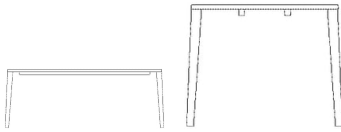

**The parcel's measurements**  
The parcel's measurements 1: 0.19 m<sup>3</sup>, 44.0 kg  
(D 100.0 cm, W 170.0 cm, H 11.0 cm)  
The parcel's measurements 2: 0.06 m<sup>3</sup>, 14.0 kg  
(D 32.0 cm, W 22.0 cm, H 82.0 cm)

03-114-05

Graceful Dining Table 180 x 95 cm - 30 mm

**Height**  
74 cm

**Length**  
180 cm

**Width**  
95 cm

**Weight**  
51 kg

**Full length incl. extension leave(s)**  
280 cm

**Tabletop thickness**  
3 cm

**Distance between legs**  
177 cm

**Distance sarg to floor**  
66 cm

**Distance tabletop to floor**  
71 cm

**Max weight capacity**  
66 Kg

**The parcel's measurements**  
The parcel's measurements 1: 0.21 m<sup>3</sup>, 51.0 kg  
(D 100.0 cm, W 190.0 cm, H 11.0 cm)  
The parcel's measurements 2: 0.06 m<sup>3</sup>, 14.0 kg  
(D 32.0 cm, W 82.0 cm, H 22.0 cm)

03-114-10

Graceful Dining Table 200 x 95 cm - 30 mm

**Height**  
74 cm

**Length**  
200 cm

**Width**  
95 cm

**Weight**  
58 kg

**Full length incl. extension leave(s)**  
300 cm

**Tabletop thickness**  
3 cm