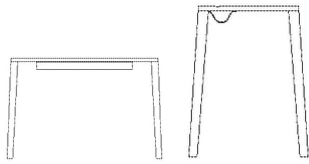

03-114-35

Graceful Desk 110 x 50, H74 cm