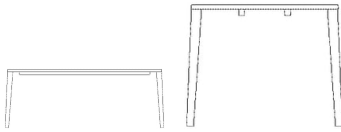

The parcel's measurements
The parcel's measurements 1: 0.19 m³, 44.0 kg
(D 100.0 cm, W 170.0 cm, H 11.0 cm)
The parcel's measurements 2: 0.06 m³, 14.0 kg
(D 32.0 cm, W 22.0 cm, H 82.0 cm)

03-114-05

Graceful Dining Table 180 x 95 cm - 30 mm

Height
74 cm

Length
180 cm

Width
95 cm

Weight
51 kg

Full length incl. extension leave(s)
280 cm

Tabletop thickness
3 cm

Distance between legs
177 cm

Distance sarg to floor
66 cm

Distance tabletop to floor
71 cm

Max weight capacity
66 Kg

The parcel's measurements
The parcel's measurements 1: 0.21 m3, 51.0 kg (D 100.0 cm, W 190.0 cm, H 11.0 cm)
The parcel's measurements 2: 0.06 m3, 14.0 kg (D 32.0 cm, W 82.0 cm, H 22.0 cm)

03-114-10

Graceful Dining Table 200 x 95 cm - 30 mm

Height
74 cm

Length
200 cm

Width
95 cm

Weight
58 kg

Full length incl. extension leave(s)
300 cm

Tabletop thickness
3 cm