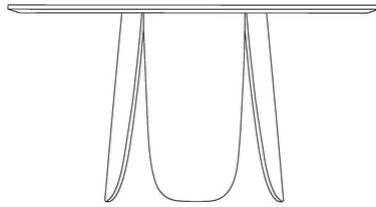

Peyote series

Designed by E-ggs, Italia

Designed by the Italian design studio e-ggs, Peyote is an elegant dining table with an organic design inspired by leaves and nature's ability to create new shapes. Peyote manages to be elegant yet bombastic at the same time, featuring a round, leaf-shaped base and perfectly floating table top, created in beautiful materials. The Peyote dining table is created in a combination of moulded veneer, MDF and plywood, which ensures stability and durability.

03-116-01

Peyote Dining Table

Specifications

Country of origin	Assembly	Height	Weight	Diameter	Tabletop thickness
Latvia	Legs/Base to be mounted	74 cm	36 kg	140 cm	3 cm
Distance between legs	Distance sarg to floor	Distance tabletop to floor	The parcel's measurements		
64.70 cm	71 cm	71 cm	The parcel's measurements 1: 0.92 m ³ , 36.0 kg (D 143.0 cm, W 143.0 cm, H 45.0 cm)		
			The parcel's measurements 2: 0.06 m ³ , 10.0 kg (D 41.0 cm, W 81.0 cm, H 17.5 cm)		

03-116-04

Peyote Coffee Table Ø80, H45 cm

Height
45 cm

Weight
7.50 kg

Diameter
80 cm

The parcel's measurements

The parcel's measurements 1: 0.20 m³, 7.5 kg
(D 81.0 cm, W 81.0 cm, H 30.0 cm)
The parcel's measurements 2: 0.05 m³, 6.6 kg
(D 46.5 cm, W 53.0 cm, H 19.0 cm)

03-116-05

Peyote Coffee Table - Ø80, H35 cm

Height
35 cm

Weight
7.50 kg

Diameter
80 cm

The parcel's measurements

The parcel's measurements 1: 0.20 m³, 7.5 kg
(D 81.0 cm, W 81.0 cm, H 30.0 cm)
The parcel's measurements 2: 0.04 m³, 5.4 kg
(D 46.5 cm, W 43.0 cm, H 19.0 cm)