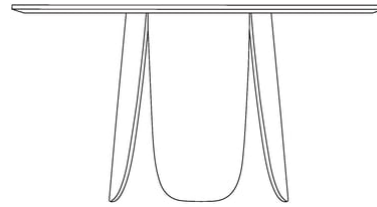

Peyote series

Designed by E-ggs, Italia

Designed by the Italian design studio e-ggs, Peyote is an elegant dining table with an organic design inspired by leaves and nature's ability to create new shapes. Peyote manages to be elegant yet bombastic at the same time, featuring a round, leaf-shaped base and perfectly floating table top, created in beautiful materials. The Peyote dining table is created in a combination of moulded veneer, MDF and plywood, which ensures stability and durability.

03-116-01

Peyote Dining Table

Specifications

Country of origin	Assembly	Height	Weight	Diameter	Tabletop thickness
Latvia	Legs/Base to be mounted	74 cm	36 kg	140 cm	3 cm
Distance between legs	Distance sarg to floor	Distance tabletop to floor	The parcel's measurements		
64.70 cm	71 cm	71 cm	The parcel's measurements 1: 0.92 m ³ , 36.0 kg (D 143.0 cm, W 143.0 cm, H 45.0 cm)		
			The parcel's measurements 2: 0.06 m ³ , 10.0 kg (D 41.0 cm, W 81.0 cm, H 17.5 cm)		

03-116-04

Peyote Coffee Table Ø80, H45 cm

Height
45 cm

Weight
7.50 kg

Diameter
80 cm

The parcel's measurements

The parcel's measurements 1: 0.20 m³, 7.5 kg
(D 81.0 cm, W 81.0 cm, H 30.0 cm)
The parcel's measurements 2: 0.05 m³, 6.6 kg
(D 46.5 cm, W 53.0 cm, H 19.0 cm)

03-116-05

Peyote Coffee Table - Ø80, H35 cm

Height
35 cm

Weight
7.50 kg

Diameter
80 cm

The parcel's measurements

The parcel's measurements 1: 0.20 m³, 7.5 kg
(D 81.0 cm, W 81.0 cm, H 30.0 cm)
The parcel's measurements 2: 0.04 m³, 5.4 kg
(D 46.5 cm, W 43.0 cm, H 19.0 cm)