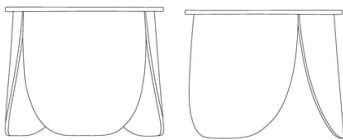

03-116-04

Peyote Coffee Table Ø80, H45 cm

**Height**  
45 cm

**Weight**  
7.50 kg

**Diameter**  
80 cm

**The parcel's measurements**

The parcel's measurements 1: 0.20 m<sup>3</sup>, 7.5 kg  
(D 81.0 cm, W 81.0 cm, H 30.0 cm)  
The parcel's measurements 2: 0.05 m<sup>3</sup>, 6.6 kg  
(D 46.5 cm, W 53.0 cm, H 19.0 cm)

03-116-09

Peyote Coffee Table Ø56, H35 cm

**Height**  
35 cm

**Weight**  
3.70 kg

**Diameter**  
56 cm

**The parcel's measurements**

The parcel's measurements 1: 0.10 m<sup>3</sup>, 3.7 kg  
(D 57.0 cm, W 57.0 cm, H 30.0 cm)  
The parcel's measurements 2: 0.04 m<sup>3</sup>, 5.4 kg  
(D 46.5 cm, W 43.0 cm, H 19.0 cm)

03-116-05

Peyote Coffee Table - Ø80, H35 cm

**Height**  
35 cm

**Weight**  
7.50 kg

**Diameter**  
80 cm

**The parcel's measurements**

The parcel's measurements 1: 0.20 m<sup>3</sup>, 7.5 kg  
(D 81.0 cm, W 81.0 cm, H 30.0 cm)  
The parcel's measurements 2: 0.04 m<sup>3</sup>, 5.4 kg  
(D 46.5 cm, W 43.0 cm, H 19.0 cm)

03-116-10

Peyote Coffee Table - Ø56, H45 cm

**Height**  
45 cm

**Weight**  
3.70 kg

**Diameter**  
56 cm

**The parcel's measurements**

The parcel's measurements 1: 0.10 m<sup>3</sup>, 3.7 kg  
(D 57.0 cm, W 57.0 cm, H 30.0 cm)  
The parcel's measurements 2: 0.05 m<sup>3</sup>, 6.6 kg  
(D 46.5 cm, W 53.0 cm, H 19.0 cm)