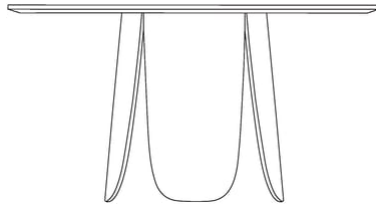

03-116-01

Peyote Dining Table

Specifications

Country of origin	Assembly	Height	Weight	Diameter	Tabletop thickness
Latvia	Legs/Base to be mounted	74 cm	36 kg	140 cm	3 cm
Distance between legs	Distance sarg to floor	Distance tabletop to floor	The parcel's measurements		
64.70 cm	71 cm	71 cm	The parcel's measurements 1: 0.92 m³, 36.0 kg (D 143.0 cm, W 143.0 cm, H 45.0 cm)		
			The parcel's measurements 2: 0.06 m³, 10.0 kg (D 41.0 cm, W 81.0 cm, H 17.5 cm)		

Notice

Test and certifications

TSCA Title VI compliant

FSC® C165134

The mark of
responsible forestry