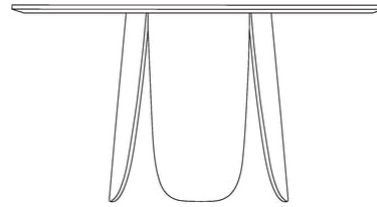

03-116-01

Peyote Dining Table

Specifications

Country of origin	Assembly	Height	Weight	Diameter	Tabletop thickness
Latvia	Legs/Base to be mounted	74 cm	36 kg	140 cm	3 cm
Distance between legs	Distance sarg to floor	Distance tabletop to floor	The parcel's measurements		
64.70 cm	71 cm	71 cm	The parcel's measurements 1: 0.92 m³, 36.0 kg (D 143.0 cm, W 143.0 cm, H 45.0 cm)		
			The parcel's measurements 2: 0.06 m³, 10.0 kg (D 41.0 cm, W 81.0 cm, H 17.5 cm)		

Notice

Test and certifications

TSCA Title VI compliant

FSC® C165134

The mark of
responsible forestry