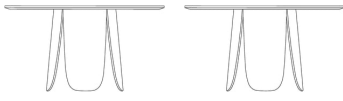

## Test and certifications

TSCA Title VI compliant

FSC® C165134

The mark of  
responsible forestry

03-116-01

Peyote Dining Table

**Height**  
74 cm

**Weight**  
36 kg

**Diameter**  
140 cm

**Tabletop thickness**  
3 cm

**Distance between legs**  
64.70 cm

**Distance sarg to floor**  
71 cm

**Distance tabletop to floor**  
71 cm

**The parcel's measurements**

The parcel's measurements 1: 0.92 m<sup>3</sup>, 36.0 kg  
(D 143.0 cm, W 143.0 cm, H 45.0 cm)  
The parcel's measurements 2: 0.06 m<sup>3</sup>, 10.0 kg  
(D 41.0 cm, W 81.0 cm, H 17.5 cm)

03-116-04

Peyote Coffee Table Ø80, H45 cm

**Height**  
45 cm

**Weight**  
7.50 kg

**Diameter**  
80 cm

**The parcel's measurements**

The parcel's measurements 1: 0.20 m<sup>3</sup>, 7.5 kg  
(D 81.0 cm, W 81.0 cm, H 30.0 cm)  
The parcel's measurements 2: 0.05 m<sup>3</sup>, 6.6 kg  
(D 46.5 cm, W 53.0 cm, H 19.0 cm)

03-116-09

Peyote Coffee Table Ø56, H35 cm

**Height**  
35 cm

**Weight**  
3.70 kg

**Diameter**  
56 cm

**The parcel's measurements**

The parcel's measurements 1: 0.10 m<sup>3</sup>, 3.7 kg  
(D 57.0 cm, W 57.0 cm, H 30.0 cm)  
The parcel's measurements 2: 0.04 m<sup>3</sup>, 5.4 kg  
(D 46.5 cm, W 43.0 cm, H 19.0 cm)