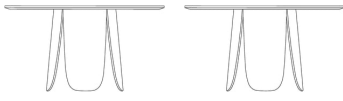

03-116-05

Peyote Coffee Table - Ø80, H35 cm

Specifications

Country of origin	Assembly	Height	Weight	Diameter	The parcel's measurements
Latvia	Legs/Base to be mounted	35 cm	7.50 kg	80 cm	The parcel's measurements 1: 0.20 m ³ , 7.5 kg (D 81.0 cm, W 81.0 cm, H 30.0 cm) The parcel's measurements 2: 0.04 m ³ , 5.4 kg (D 46.5 cm, W 43.0 cm, H 19.0 cm)

Notice

Test and certifications

TSCA Title VI compliant

FSC® C165134

The mark of responsible forestry

03-116-01

Peyote Dining Table

Height
74 cm

03-116-04

Peyote Coffee Table Ø80, H45 cm

Height
45 cm

Weight
7.50 kg

Diameter
80 cm

The parcel's measurements

The parcel's measurements 1: 0.20 m³, 7.5 kg
(D 81.0 cm, W 81.0 cm, H 30.0 cm)
The parcel's measurements 2: 0.05 m³, 6.6 kg
(D 46.5 cm, W 53.0 cm, H 19.0 cm)

03-116-09

Peyote Coffee Table Ø56, H35 cm

Height
35 cm

Weight
3.70 kg

Diameter
56 cm

The parcel's measurements

The parcel's measurements 1: 0.10 m³, 3.7 kg
(D 57.0 cm, W 57.0 cm, H 30.0 cm)
The parcel's measurements 2: 0.04 m³, 5.4 kg
(D 46.5 cm, W 43.0 cm, H 19.0 cm)