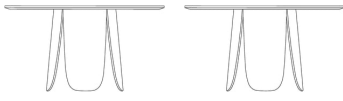

03-116-10

Peyote Coffee Table - Ø56, H45 cm

Specifications

Country of origin	Assembly	Height	Weight	Diameter	The parcel's measurements
Latvia	Legs/Base to be mounted	45 cm	3.70 kg	56 cm	The parcel's measurements 1: 0.10 m ³ , 3.7 kg (D 57.0 cm, W 57.0 cm, H 30.0 cm) The parcel's measurements 2: 0.05 m ³ , 6.6 kg (D 46.5 cm, W 53.0 cm, H 19.0 cm)

Notice

Test and certifications

TSCA Title VI compliant

FSC® C165134

The mark of
responsible forestry

03-116-01

Peyote Dining Table

Height
74 cm

03-116-04

Peyote Coffee Table Ø80, H45 cm

Height
45 cm

Weight
7.50 kg

Diameter
80 cm

The parcel's measurements

The parcel's measurements 1: 0.20 m³, 7.5 kg
(D 81.0 cm, W 81.0 cm, H 30.0 cm)
The parcel's measurements 2: 0.05 m³, 6.6 kg
(D 46.5 cm, W 53.0 cm, H 19.0 cm)

03-116-09

Peyote Coffee Table Ø56, H35 cm

Height
35 cm

Weight
3.70 kg

Diameter
56 cm

The parcel's measurements

The parcel's measurements 1: 0.10 m³, 3.7 kg
(D 57.0 cm, W 57.0 cm, H 30.0 cm)
The parcel's measurements 2: 0.04 m³, 5.4 kg
(D 46.5 cm, W 43.0 cm, H 19.0 cm)