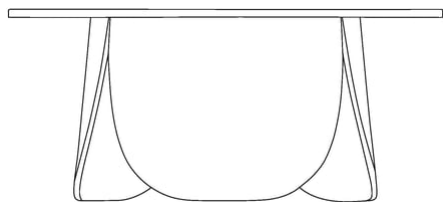

Peyote series

Designed by E-ggs, Italia

A side table with an organic design, which complements your decor and adds an honest, durable and natural look to your home. The Peyote side table is designed by the Italian design studio e-ggs and is inspired by leaves, which can be seen in the round leaf-shaped base, which also ensures solid support for the elegant, floating table top.

03-116-10

Peyote Coffee Table - Ø56, H45 cm

Specifications

Country of origin	Assembly	Height	Weight	Diameter	The parcel's measurements
Latvia	Legs/Base to be mounted	45 cm	3.70 kg	56 cm	The parcel's measurements 1: 0.10 m ³ , 3.7 kg (D 57.0 cm, W 57.0 cm, H 30.0 cm) The parcel's measurements 2: 0.05 m ³ , 6.6 kg (D 46.5 cm, W 53.0 cm, H 19.0 cm)

03-116-04

Peyote Coffee Table Ø80, H45 cm

Height
45 cm

Weight
7.50 kg

Diameter
80 cm

The parcel's measurements

The parcel's measurements 1: 0.20 m³, 7.5 kg
(D 81.0 cm, W 81.0 cm, H 30.0 cm)
The parcel's measurements 2: 0.05 m³, 6.6 kg
(D 46.5 cm, W 53.0 cm, H 19.0 cm)

03-116-09

Peyote Coffee Table Ø56, H35 cm

Height
35 cm

Weight
3.70 kg

Diameter
56 cm

The parcel's measurements

The parcel's measurements 1: 0.10 m³, 3.7 kg
(D 57.0 cm, W 57.0 cm, H 30.0 cm)
The parcel's measurements 2: 0.04 m³, 5.4 kg
(D 46.5 cm, W 43.0 cm, H 19.0 cm)