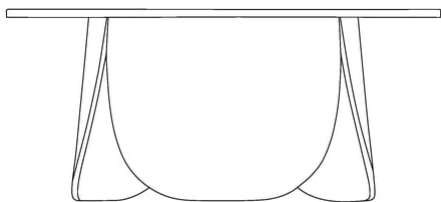

Peyote series

Designed by E-ggs, Italia

A side table with an organic design, which complements your decor and adds an honest, durable and natural look to your home. The Peyote side table is designed by the Italian design studio e-ggs and is inspired by leaves, which can be seen in the round leaf-shaped base, which also ensures solid support for the elegant, floating table top.

03-116-10

Peyote Coffee Table - Ø56, H45 cm

Specifications

Country of origin	Assembly	Height	Weight	Diameter	The parcel's measurements
Latvia	Legs/Base to be mounted	45 cm	3.70 kg	56 cm	The parcel's measurements 1: 0.10 m ³ , 3.7 kg (D 57.0 cm, W 57.0 cm, H 30.0 cm) The parcel's measurements 2: 0.05 m ³ , 6.6 kg (D 46.5 cm, W 53.0 cm, H 19.0 cm)

The parcel's measurements

The parcel's measurements 1: 0.92 m³, 36.0 kg
(D 143.0 cm, W 143.0 cm, H 45.0 cm)
The parcel's measurements 2: 0.06 m³, 10.0 kg
(D 41.0 cm, W 81.0 cm, H 17.5 cm)

03-116-04

Peyote Coffee Table Ø80, H45 cm

03-116-09

Peyote Coffee Table Ø56, H35 cm

Height	35 cm	Weight	3.70 kg
		Diameter	56 cm

The parcel's measurements

The parcel's measurements 1: 0.10 m³, 3.7 kg
(D 57.0 cm, W 57.0 cm, H 30.0 cm)
The parcel's measurements 2: 0.04 m³, 5.4 kg
(D 46.5 cm, W 43.0 cm, H 19.0 cm)