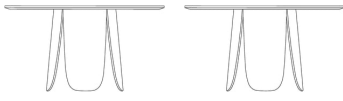

03-116-10

Peyote Coffee Table - Ø56, H45 cm

Specifications

Country of origin	Assembly	Height	Weight	Diameter	The parcel's measurements
Latvia	Legs/Base to be mounted	45 cm	3.70 kg	56 cm	The parcel's measurements 1: 0.10 m ³ , 3.7 kg (D 57.0 cm, W 57.0 cm, H 30.0 cm) The parcel's measurements 2: 0.05 m ³ , 6.6 kg (D 46.5 cm, W 53.0 cm, H 19.0 cm)

Notice

Test and certifications

TSCA Title VI compliant

FSC® C165134

The mark of responsible forestry

03-116-01

Peyote Dining Table

Height
74 cm

03-116-04

Peyote Coffee Table Ø80, H45 cm

Height
45 cm

Weight
7.50 kg

Diameter
80 cm

The parcel's measurements

The parcel's measurements 1: 0.20 m³, 7.5 kg
(D 81.0 cm, W 81.0 cm, H 30.0 cm)
The parcel's measurements 2: 0.05 m³, 6.6 kg
(D 46.5 cm, W 53.0 cm, H 19.0 cm)

03-116-09

Peyote Coffee Table Ø56, H35 cm

Height
35 cm

Weight
3.70 kg

Diameter
56 cm

The parcel's measurements

The parcel's measurements 1: 0.10 m³, 3.7 kg
(D 57.0 cm, W 57.0 cm, H 30.0 cm)
The parcel's measurements 2: 0.04 m³, 5.4 kg
(D 46.5 cm, W 43.0 cm, H 19.0 cm)