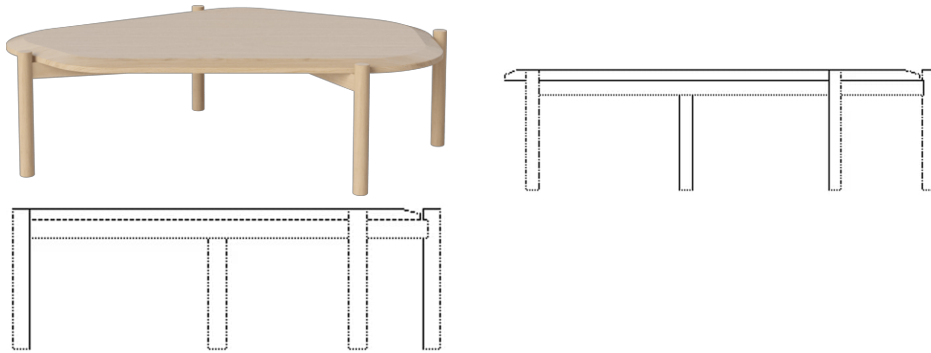

Island series

Designed by Umit Caglar, Turkey

Island is a coffee table inspired by the Nordic nature with an organic design. The contours and soft lines of the table top imitate waves that hit the coast and help give Island a graphic and playful expression. The traditional craftsmanship is particularly evident in the solid base made of FSC-certified wood, while the design makes Island the perfect match for a sofa with chaise longue.

03-119-01

Island Coffee Table H35 cm

Specifications

Country of origin	Assembly	Height	Length	Width	Weight
Croatia	Delivered assembled	35 cm	125 cm	107 cm	21 kg

The parcel's measurements

The parcel's measurements 1: 0.10 m³, 21.0 kg
(D 94.0 cm, W 129.0 cm, H 8.0 cm)

Height
42 cm

Length
125 cm

Width
107 cm

Weight
22.50 kg

The parcel's measurements
The parcel's measurements 1: 0.10 m³, 22.5 kg
(D 94.0 cm, W 129.0 cm, H 8.0 cm)

03-119-01

Island Coffee Table H35 cm

Height
35 cm

Length
125 cm

Width
107 cm

Weight
21 kg

The parcel's measurements
The parcel's measurements 1: 0.10 m³, 21.0 kg
(D 94.0 cm, W 129.0 cm, H 8.0 cm)

Materials and surfaces

Material