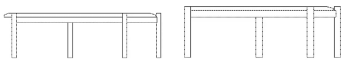

03-119-01

Island Coffee Table H35 cm

Specifications

Country of origin	Assembly	Height	Length	Width	Weight
Croatia	Delivered assembled	35 cm	125 cm	107 cm	21 kg

The parcel's measurements

The parcel's measurements 1: 0.10 m³, 21.0 kg
(D 94.0 cm, W 129.0 cm, H 8.0 cm)

Height
42 cm

Length
125 cm

Width
107 cm

Weight
22.50 kg

The parcel's measurements
The parcel's measurements 1: 0.10 m³, 22.5 kg
(D 94.0 cm, W 129.0 cm, H 8.0 cm)

03-119-01

Island Coffee Table H35 cm

Height
35 cm

Length
125 cm

Width
107 cm

Weight
21 kg

The parcel's measurements
The parcel's measurements 1: 0.10 m³, 21.0 kg
(D 94.0 cm, W 129.0 cm, H 8.0 cm)

Materials and surfaces

Material