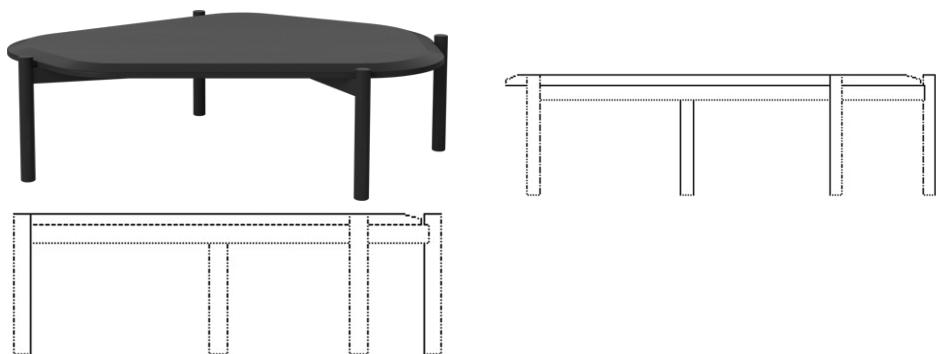

Island series

Designed by Umit Caglar, Turkey

Island is a coffee table inspired by the Nordic nature with an organic design. The contours and soft lines of the table top imitate waves that hit the coast and help give Island a graphic and playful expression. The traditional craftsmanship is particularly evident in the solid base made of FSC-certified wood, while the design makes Island the perfect match for a sofa with chaise longue.

03-119-01

Island Coffee Table H35 cm

Specifications

Country of origin	Assembly	Height	Length	Width	Weight
Croatia	Delivered assembled	35 cm	125 cm	107 cm	21 kg

The parcel's measurements

The parcel's measurements 1: 0.10 m³, 21.0 kg
(D 94.0 cm, W 129.0 cm, H 8.0 cm)

Height
42 cm
Length
125 cm

Width
107 cm
Weight
22.50 kg

The parcel's measurements
The parcel's measurements 1: 0.10 m³, 22.5 kg
(D 94.0 cm, W 129.0 cm, H 8.0 cm)

03-119-01

Island Coffee Table H35 cm

Height
35 cm
Length
125 cm

Width
107 cm
Weight
21 kg

The parcel's measurements
The parcel's measurements 1: 0.10 m³, 21.0 kg
(D 94.0 cm, W 129.0 cm, H 8.0 cm)

Materials and surfaces

Material