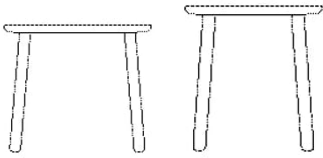

Diameter
60 cm

The parcel's measurements

The parcel's measurements 1: 0.03 m³, 8.0 kg
(D 62.0 cm, W 62.0 cm, H 8.5 cm)

03-125-15

Forest Coffee Table 52 x 42 x H44 cm

Height
44 cm

Width
52 cm

Length
42 cm

Weight
7 kg

The parcel's measurements

The parcel's measurements 1: 0.02 m³, 7.0 kg
(D 44.0 cm, W 54.0 cm, H 8.5 cm)

03-125-01

Forest Side Table Ø42, H49 cm

Height
49 cm

Weight
5.70 kg

Diameter
42 cm

The parcel's measurements

The parcel's measurements 1: 0.02 m³, 5.7 kg
(D 44.0 cm, W 54.0 cm, H 8.5 cm)

03-125-05

Forest Side Table 42 x 32 x H49 cm

Height
49 cm

Width
32 cm

Length
42 cm

Weight
5.70 kg

The parcel's measurements

The parcel's measurements 1: 0.02 m³, 5.7 kg
(D 44.0 cm, W 54.0 cm, H 8.5 cm)

Materials and surfaces

Material

Oiled oak

White
pigmented
oiled oak