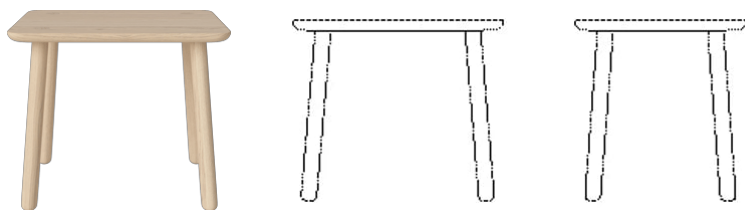

### Specifications

Country of origin	Assembly	Height	Length	Width	Weight
Croatia	Legs/Base to be mounted	44 cm	42 cm	52 cm	7 kg

#### The parcel's measurements

The parcel's measurements 1: 0.02 m<sup>3</sup>, 7.0 kg  
(D 44.0 cm, W 54.0 cm, H 8.5 cm)

---

**Length**  
42 cm

**Weight**  
7 kg

**The parcel's measurements**

The parcel's measurements 1: 0.02 m<sup>3</sup>, 7.0 kg  
(D 44.0 cm, W 54.0 cm, H 8.5 cm)

**03-125-01**

Forest Side Table Ø42, H49 cm

**Height**  
49 cm

**Weight**  
5.70 kg

**Diameter**  
42 cm

**The parcel's measurements**

The parcel's measurements 1: 0.02 m<sup>3</sup>, 5.7 kg  
(D 44.0 cm, W 54.0 cm, H 8.5 cm)

**03-125-05**

Forest Side Table 42 x 32 x H49 cm