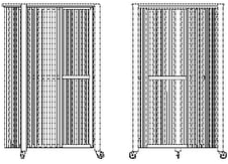

Notice

Test and certifications

FSC® C165134

The mark of responsible forestry

03-127-05

Story Coffee Table

Height
49 cm

Diameter
83 cm

The parcel's measurements

The parcel's measurements 1: 0.18 m³, 27.0 kg
(D 85.0 cm, W 85.0 cm, H 25.0 cm)

03-127-10

Story Bar Table

Height
88.70 cm

Weight
23 kg

The parcel's measurements

The parcel's measurements 1: 0.31 m³, 23.0 kg
(D 56.0 cm, W 56.0 cm, H 100.0 cm)

03-127-01

Story Side Table

Height
64 cm

Weight
13 kg

The parcel's measurements

The parcel's measurements 1: 0.08 m³, 13.0 kg
(D 46.0 cm, W 46.0 cm, H 39.0 cm)
The parcel's measurements 2: 0.00 m³, 2.0 kg
(D 12.0 cm, W 66.0 cm, H 5.0 cm)