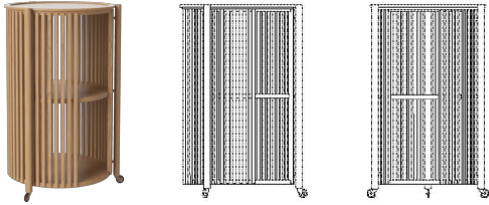

Story series

Designed by Anna Karnov & Clara Mahler, Denmark

Story is an elegant series of handmade side, coffee and bar tables. Each design features the distinctively airy front formed by the elegant wooden columns. Transparent enough to show off your favourite items or just covered enough to conceal them behind the playful front. The designers behind it, Anna Karnov & Clara Mahler, wanted to create a long-lasting design that meets changing needs and wishes. Emphasised by quality craftsmanship and the natural oak that changes character over the years and makes each table unique with its own original and beautiful story. The tables are made of FSC-certified wood and each table is assembled with six bolts that are creatively hidden from the naked eye.

03-127-10

Story Bar Table

Specifications

Country of origin	Assembly	Height	Weight	Diameter	The parcel's measurements
Croatia	Legs/Base to be mounted	88.70 cm	23 kg	54 cm	The parcel's measurements 1: 0.31 m ³ , 23.0 kg (D 56.0 cm, W 56.0 cm, H 100.0 cm)

The parcel's measurements

The parcel's measurements 1: 0.18 m³, 27.0 kg
(D 85.0 cm, W 85.0 cm, H 25.0 cm)

03-127-10

Story Bar Table

Height
88.70 cm

Weight
23 kg

The parcel's measurements

The parcel's measurements 1: 0.31 m³, 23.0 kg
(D 56.0 cm, W 56.0 cm, H 100.0 cm)

03-127-01

Story Side Table

Height
64 cm

Weight
13 kg

The parcel's measurements

The parcel's measurements 1: 0.08 m³, 13.0 kg
(D 46.0 cm, W 46.0 cm, H 39.0 cm)
The parcel's measurements 2: 0.00 m³, 2.0 kg
(D 12.0 cm, W 66.0 cm, H 5.0 cm)