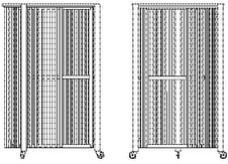

Notice

Test and certifications

FSC® C165134

03-127-05

Story Coffee Table

Height
49 cm

Diameter
83 cm

The parcel's measurements

The parcel's measurements 1: 0.18 m³, 27.0 kg
(D 85.0 cm, W 85.0 cm, H 25.0 cm)

03-127-10

Story Bar Table

Height
88.70 cm

Weight
23 kg

The parcel's measurements

The parcel's measurements 1: 0.31 m³, 23.0 kg
(D 56.0 cm, W 56.0 cm, H 100.0 cm)

Diameter
54 cm

03-127-01

Story Side Table

Height
64 cm

Weight
13 kg

The parcel's measurements

The parcel's measurements 1: 0.08 m³, 13.0 kg
(D 46.0 cm, W 46.0 cm, H 39.0 cm)
The parcel's measurements 2: 0.00 m³, 2.0 kg
(D 12.0 cm, W 66.0 cm, H 5.0 cm)