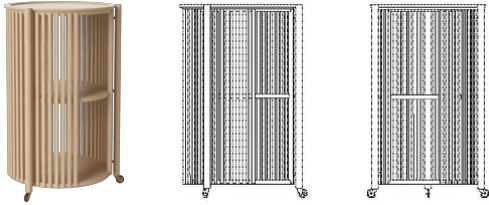

03-127-10

Story Bar Table

Specifications

Country of origin	Assembly	Height	Weight	Diameter	The parcel's measurements
Croatia	Legs/Base to be mounted	88.70 cm	23 kg	54 cm	The parcel's measurements 1: 0.31 m ³ , 23.0 kg (D 56.0 cm, W 56.0 cm, H 100.0 cm)

Notice

Test and certifications

FSC® C165134

03-127-05

Story Coffee Table

Height
49 cm

Diameter
83 cm

The parcel's measurements

The parcel's measurements 1: 0.18 m³, 27.0 kg
(D 85.0 cm, W 85.0 cm, H 25.0 cm)

03-127-10

Story Bar Table

Height
88.70 cm

Weight
23 kg

The parcel's measurements

The parcel's measurements 1: 0.31 m³, 23.0 kg
(D 56.0 cm, W 56.0 cm, H 100.0 cm)

Diameter
54 cm

03-127-01

Story Side Table

Height
64 cm

Weight
13 kg

The parcel's measurements

The parcel's measurements 1: 0.08 m³, 13.0 kg
(D 46.0 cm, W 46.0 cm, H 39.0 cm)
The parcel's measurements 2: 0.00 m³, 2.0 kg
(D 12.0 cm, W 66.0 cm, H 5.0 cm)