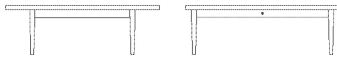

03-131-10

Berlin Coffee Table 120 x 60 x H42 cm

Height
42 cm

Length
120 cm

Width
60 cm

Weight
15 kg

The parcel's measurements

The parcel's measurements 1: 0.04 m³, 15.0 kg
(D 65.0 cm, W 125.0 cm, H 5.5 cm)

03-131-15

Berlin Coffee Table 120 x 60 x H32 cm

Height
32 cm

Length
120 cm

Width
60 cm

Weight
15 kg

Tabletop thickness
2.80 cm

Max weight capacity
20 Kg

The parcel's measurements
The parcel's measurements 1: 0.08 m³, 15.0 kg
(D 65.0 cm, W 125.0 cm, H 10.0 cm)

03-131-20

Berlin Coffee Table 110 x 110 x H32 cm

Height
32 cm

Length
110 cm

Width
110 cm

Weight
20 kg