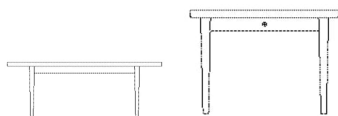

The parcel's measurements 1: 0.03 m³, 2.0 kg
(D 43.0 cm, W 86.0 cm, H 7.0 cm)

04-080-09

Berlin Seat cushion - Large

Width
124 cm

Height
5 cm

Depth
40 cm

The parcel's measurements

The parcel's measurements 1: 0.04 m³, 2.5 kg
(D 43.0 cm, W 129.0 cm, H 7.0 cm)

03-131-05

Berlin Coffee Table 110 x 110 x H42 cm

Height
42 cm

Length
110 cm

Width
110 cm

Weight
20 kg

The parcel's measurements

The parcel's measurements 1: 0.07 m³, 20.0 kg
(D 115.0 cm, W 115.0 cm, H 5.5 cm)

03-131-10

Berlin Coffee Table 120 x 60 x H42 cm

Height
42 cm

Length
120 cm

Width
60 cm

Weight
15 kg

The parcel's measurements

The parcel's measurements 1: 0.04 m³, 15.0 kg
(D 65.0 cm, W 125.0 cm, H 5.5 cm)

The parcel's measurements
The parcel's measurements 1: 0.08 m³, 15.0 kg
(D 65.0 cm, W 125.0 cm, H 10.0 cm)

03-131-20

Berlin Coffee Table 110 x 110 x H32 cm

Height
32 cm

Length
110 cm

Width
110 cm

Weight
20 kg