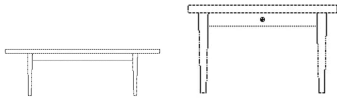

03-131-15

Berlin Coffee Table 120 x 60 x H32 cm