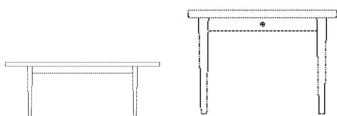

**Width**  
124 cm

**Height**  
5 cm

**Depth**  
40 cm

**The parcel's measurements**

The parcel's measurements 1: 0.04 m<sup>3</sup>, 2.5 kg  
(D 43.0 cm, W 129.0 cm, H 7.0 cm)

02-321-05

Berlin Bench 126 cm

**Height**  
42 cm

**Depth**  
42 cm

**Width**  
126 cm

**Max weight capacity**  
220 Kg

**The parcel's measurements**

The parcel's measurements 1: 0.04 m<sup>3</sup>, 15.0 kg  
(D 52.0 cm, W 135.0 cm, H 5.5 cm)

03-131-05

Berlin Coffee Table 110 x 110 x H42 cm

**Height**  
42 cm

**Length**  
110 cm

**Width**  
110 cm

**Weight**  
20 kg

**The parcel's measurements**

The parcel's measurements 1: 0.07 m<sup>3</sup>, 20.0 kg  
(D 115.0 cm, W 115.0 cm, H 5.5 cm)

03-131-10

Berlin Coffee Table 120 x 60 x H42 cm

**Height**  
42 cm

**Length**  
120 cm

**Width**  
60 cm

**Weight**  
15 kg

**The parcel's measurements**

The parcel's measurements 1: 0.04 m<sup>3</sup>, 15.0 kg  
(D 65.0 cm, W 125.0 cm, H 5.5 cm)