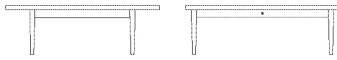

03-131-10

Berlin Coffee Table 120 x 60 x H42 cm

**Height**  
42 cm

**Length**  
120 cm

**Width**  
60 cm

**Weight**  
15 kg

**The parcel's measurements**

The parcel's measurements 1: 0.04 m<sup>3</sup>, 15.0 kg  
(D 65.0 cm, W 125.0 cm, H 5.5 cm)

**03-131-15**

Berlin Coffee Table 120 x 60 x H32 cm

**Height**  
32 cm

**Length**  
120 cm

**Width**  
60 cm

**Weight**  
15 kg

**Tabletop thickness**  
2.80 cm

**Max weight capacity**  
20 Kg

**The parcel's measurements**  
The parcel's measurements 1: 0.08 m<sup>3</sup>, 15.0 kg  
(D 65.0 cm, W 125.0 cm, H 10.0 cm)

---

**03-131-20**

Berlin Coffee Table 110 x 110 x H32 cm

**Height**  
32 cm

**Length**  
110 cm