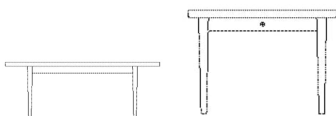

02-321-10

Berlin Bench 168 cm

Height
42 cm

Depth
42 cm

Width
168 cm

Max weight capacity
330 Kg

The parcel's measurements

The parcel's measurements 1: 0.05 m³, 21.0 kg
(D 52.0 cm, W 177.5 cm, H 5.5 cm)

03-131-05

Berlin Coffee Table 110 x 110 x H42 cm

Height
42 cm

Length
110 cm

Width
110 cm

Weight
20 kg

The parcel's measurements

The parcel's measurements 1: 0.07 m³, 20.0 kg
(D 115.0 cm, W 115.0 cm, H 5.5 cm)

03-131-10

Berlin Coffee Table 120 x 60 x H42 cm

Height
42 cm

Length
120 cm

Width
60 cm

Weight
15 kg

The parcel's measurements

The parcel's measurements 1: 0.04 m³, 15.0 kg
(D 65.0 cm, W 125.0 cm, H 5.5 cm)

03-131-15

Berlin Coffee Table 120 x 60 x H32 cm

Height	32 cm	Weight	15 kg
Length	120 cm	Tabletop thickness	2.80 cm
Width	60 cm	Max weight capacity	20 Kg

The parcel's measurements
The parcel's measurements 1: 0.08 m³, 15.0 kg
(D 65.0 cm, W 125.0 cm, H 10.0 cm)