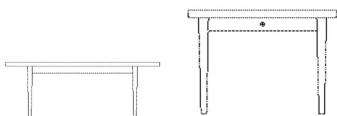

02-321-10

Berlin Bench 168 cm

Height
42 cm

Depth
42 cm

Width
168 cm

Max weight capacity
330 Kg

The parcel's measurements

The parcel's measurements 1: 0.05 m³, 21.0 kg
(D 52.0 cm, W 177.5 cm, H 5.5 cm)

03-131-05

Berlin Coffee Table 110 x 110 x H42 cm

Height
42 cm

Length
110 cm

Width
110 cm

Weight
20 kg

The parcel's measurements

The parcel's measurements 1: 0.07 m³, 20.0 kg
(D 115.0 cm, W 115.0 cm, H 5.5 cm)

03-131-10

Berlin Coffee Table 120 x 60 x H42 cm

Height
42 cm

Length
120 cm

Width
60 cm

Weight
15 kg

The parcel's measurements

The parcel's measurements 1: 0.04 m³, 15.0 kg
(D 65.0 cm, W 125.0 cm, H 5.5 cm)

03-131-15

Berlin Coffee Table 120 x 60 x H32 cm

Height	32 cm	Weight	15 kg
Length	120 cm	Tabletop thickness	2.80 cm
Width	60 cm	Max weight capacity	20 Kg

The parcel's measurements
The parcel's measurements 1: 0.08 m³, 15.0 kg
(D 65.0 cm, W 125.0 cm, H 10.0 cm)