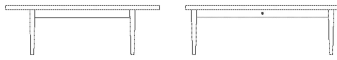

03-131-10

Berlin Coffee Table 120 x 60 x H42 cm

Height
42 cm

Length
120 cm

Width
60 cm

Weight
15 kg

The parcel's measurements

The parcel's measurements 1: 0.04 m³, 15.0 kg
(D 65.0 cm, W 125.0 cm, H 5.5 cm)

03-131-15

Berlin Coffee Table 120 x 60 x H32 cm

Height	32 cm	Weight	15 kg
Length	120 cm	Tabletop thickness	2.80 cm
Width	60 cm	Max weight capacity	20 Kg

The parcel's measurements
The parcel's measurements 1: 0.08 m³, 15.0 kg
(D 65.0 cm, W 125.0 cm, H 10.0 cm)

03-131-20

Berlin Coffee Table 110 x 110 x H32 cm

Height	32 cm	Weight	20 kg
Length	110 cm	Tabletop thickness	2.80 cm
Width	110 cm	Max weight capacity	20 Kg

The parcel's measurements
The parcel's measurements 1: 0.07 m³, 20.0 kg
(D 115.0 cm, W 115.0 cm, H 5.5 cm)