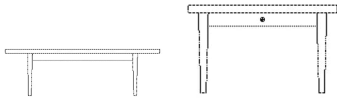

03-131-05

Berlin Coffee Table 110 x 110 x H42 cm

Height
42 cm

Length
110 cm

Width
110 cm

Weight
20 kg

The parcel's measurements

The parcel's measurements 1: 0.07 m³, 20.0 kg
(D 115.0 cm, W 115.0 cm, H 5.5 cm)

03-131-10

Berlin Coffee Table 120 x 60 x H42 cm

Height
42 cm

Length
120 cm

Width
60 cm

Weight
15 kg

The parcel's measurements

The parcel's measurements 1: 0.04 m³, 15.0 kg
(D 65.0 cm, W 125.0 cm, H 5.5 cm)

03-131-15

Berlin Coffee Table 120 x 60 x H32 cm

Height	32 cm	Weight	15 kg
Length	120 cm	Tabletop thickness	2.80 cm
Width	60 cm	Max weight capacity	20 Kg

The parcel's measurements
The parcel's measurements 1: 0.08 m³, 15.0 kg
(D 65.0 cm, W 125.0 cm, H 10.0 cm)