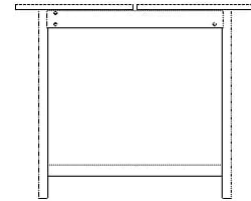

03-132-10

Track Outdoor Dining Table - concrete

Specifications

Country of origin	Assembly	Height	Length	Width	Weight
Denmark	Legs/Base to be mounted	74 cm	230 cm	90 cm	104 kg

The parcel's measurements

The parcel's measurements 1: 0.18 m³, 29.0 kg
(D 72.0 cm, W 192.0 cm, H 13.0 cm)

The parcel's measurements 2: 0.02 m³, 22.0 kg
(D 48.1 cm, W 120.4 cm, H 3.9 cm)

The parcel's measurements 3: 0.02 m³, 22.0 kg
(D 48.1 cm, W 120.4 cm, H 3.9 cm)

The parcel's measurements 4: 0.02 m³, 22.0 kg
(D 48.1 cm, W 120.4 cm, H 3.9 cm)

The parcel's measurements 1: 0.18 m³, 29.0 kg
(D 72.0 cm, W 192.0 cm, H 13.0 cm)
The parcel's measurements 2: 0.02 m³, 22.0 kg
(D 48.1 cm, W 120.4 cm, H 3.9 cm)
The parcel's measurements 3: 0.02 m³, 22.0 kg
(D 48.1 cm, W 120.4 cm, H 3.9 cm)
The parcel's measurements 4: 0.02 m³, 22.0 kg
(D 48.1 cm, W 120.4 cm, H 3.9 cm)
The parcel's measurements 5: 0.02 m³, 22.0 kg
(D 48.1 cm, W 120.4 cm, H 3.9 cm)

Width	165 cm	Seat depth	61 cm
Depth	90 cm	Armrest height	65.50 cm
Height	81 cm	Armrest width	3 cm
Seat height	42 cm	Max weight capacity per seat	110 Kg

The parcel's measurements

The parcel's measurements 1: 1.20 m³, 49.0 kg
(D 69.0 cm, W 103.0 cm, H 169.0 cm)