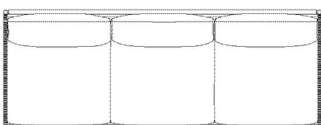

01-044-05

Track Outdoor Sofa 3 seater

Width	245 cm	Seat depth	61 cm
Depth	90 cm	Armrest height	65.50 cm
Height	81 cm	Armrest width	3 cm
Seat height	42 cm	Max weight capacity per seat	110 Kg

The parcel's measurements

The parcel's measurements 1: 1.77 m³, 59.2 kg
(D 69.0 cm, W 103.0 cm, H 249.0 cm)