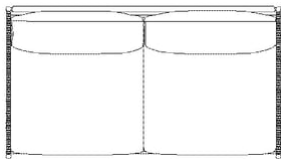

The parcel's measurements 1: 0.18 m³, 29.0 kg
(D 72.0 cm, W 192.0 cm, H 13.0 cm)
The parcel's measurements 2: 0.02 m³, 22.0 kg
(D 48.1 cm, W 120.4 cm, H 3.9 cm)
The parcel's measurements 3: 0.02 m³, 22.0 kg
(D 48.1 cm, W 120.4 cm, H 3.9 cm)
The parcel's measurements 4: 0.02 m³, 22.0 kg
(D 48.1 cm, W 120.4 cm, H 3.9 cm)
The parcel's measurements 5: 0.02 m³, 22.0 kg
(D 48.1 cm, W 120.4 cm, H 3.9 cm)

03-132-15

Track Outdoor Dining Table - teak

Height	74 cm	Width	90 cm
Length	230 cm	Weight	54 kg

The parcel's measurements

The parcel's measurements 1: 0.30 m³, 56.0 kg
(D 93.5 cm, W 233.0 cm, H 14.0 cm)

02-328-01

Track Outdoor Bench - teak

Height	46 cm	Width	230 cm
Depth	36 cm	Weight	22.50 kg

The parcel's measurements

The parcel's measurements 1: 0.12 m³, 24.0 kg
(D 39.0 cm, W 236.0 cm, H 13.5 cm)

01-044-01

Track Outdoor Sofa 2 seater

Width	165 cm	Seat depth	61 cm
Depth	90 cm	Armrest height	65.50 cm
Height	81 cm	Armrest width	3 cm
Seat height	42 cm	Max weight capacity per seat	110 Kg

The parcel's measurements

The parcel's measurements 1: 1.20 m³, 49.0 kg
(D 69.0 cm, W 103.0 cm, H 169.0 cm)