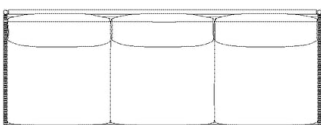

The parcel's measurements 1: 0.18 m<sup>3</sup>, 29.0 kg  
(D 72.0 cm, W 192.0 cm, H 13.0 cm)  
The parcel's measurements 2: 0.02 m<sup>3</sup>, 22.0 kg  
(D 48.1 cm, W 120.4 cm, H 3.9 cm)  
The parcel's measurements 3: 0.02 m<sup>3</sup>, 22.0 kg  
(D 48.1 cm, W 120.4 cm, H 3.9 cm)  
The parcel's measurements 4: 0.02 m<sup>3</sup>, 22.0 kg  
(D 48.1 cm, W 120.4 cm, H 3.9 cm)  
The parcel's measurements 5: 0.02 m<sup>3</sup>, 22.0 kg  
(D 48.1 cm, W 120.4 cm, H 3.9 cm)

02-328-01

Track Outdoor Bench - teak

**Height**  
46 cm

**Depth**  
36 cm

**Width**  
230 cm

**Weight**  
22.50 kg

**The parcel's measurements**

The parcel's measurements 1: 0.12 m<sup>3</sup>, 24.0 kg  
(D 39.0 cm, W 236.0 cm, H 13.5 cm)

01-044-01

Track Outdoor Sofa 2 seater

**Width**  
165 cm

**Depth**  
90 cm

**Height**  
81 cm

**Seat height**  
42 cm

**Seat depth**  
61 cm

**Armrest height**  
65.50 cm

**Armrest width**  
3 cm

**Max weight capacity per seat**  
110 Kg

**The parcel's measurements**

The parcel's measurements 1: 1.20 m<sup>3</sup>, 49.0 kg  
(D 69.0 cm, W 103.0 cm, H 169.0 cm)

01-044-05

Track Outdoor Sofa 3 seater