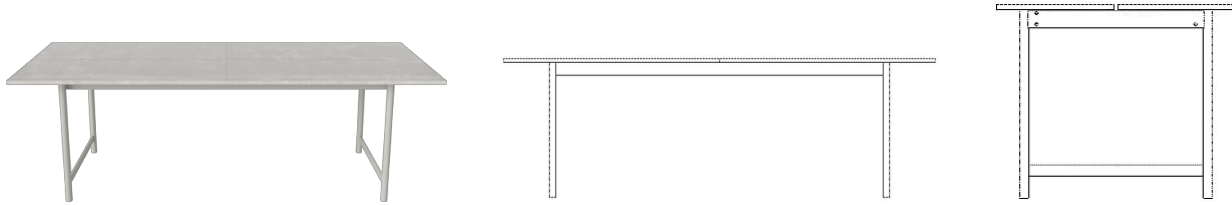

## Track Outdoor series

Designed by Studio Nooi, Italia

---

Create an outdoor dining area with tactile surfaces, refined proportions and exceptional durability. The Track Outdoor dining table is designed by Italian Studio Nooi to interact beautifully with the Nordic landscape, with a tabletop in solid concrete resting on a minimalist grey or black metal frame. Materials that are carefully chosen for their durability and weather-resistance. Take good care of your outdoor furniture with our specialised care products.

### Specifications

Country of origin	Assembly	Height	Length	Width	Weight
Denmark	Legs/Base to be mounted	74 cm	230 cm	90 cm	104 kg