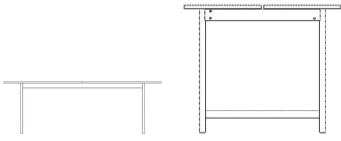

03-132-10

Track Outdoor Dining Table - concrete

Height
74 cm

Length
230 cm

Width
90 cm

Weight
104 kg

The parcel's measurements

The parcel's measurements 1: 0.18 m³, 29.0 kg
(D 72.0 cm, W 192.0 cm, H 13.0 cm)
The parcel's measurements 2: 0.02 m³, 22.0 kg
(D 48.1 cm, W 120.4 cm, H 3.9 cm)
The parcel's measurements 3: 0.02 m³, 22.0 kg
(D 48.1 cm, W 120.4 cm, H 3.9 cm)
The parcel's measurements 4: 0.02 m³, 22.0 kg
(D 48.1 cm, W 120.4 cm, H 3.9 cm)
The parcel's measurements 5: 0.02 m³, 22.0 kg
(D 48.1 cm, W 120.4 cm, H 3.9 cm)