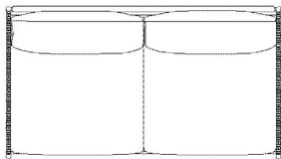

01-044-01

Track Outdoor Sofa 2 seater

Width
165 cm

Depth
90 cm

Height
81 cm

Seat height
42 cm

Seat depth
61 cm

Armrest height
65.50 cm

Armrest width
3 cm

Max weight capacity per seat
110 Kg

The parcel's measurements

The parcel's measurements 1: 1.20 m³, 49.0 kg
(D 69.0 cm, W 103.0 cm, H 169.0 cm)