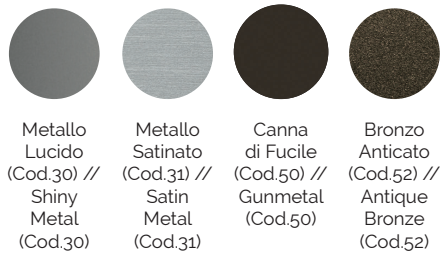

CANALETTO

Design Application N°402016000053464

Caratteristiche standard

- Struttura in legno e multistrato. Molleggio seduta e spalliera con cinghie elastiche.
- Imbottiture in poliuretano espanso ecologico a cellula aperta con densità differenziate.
- Rivestimento in pelle o tessuto. Tutti i rivestimenti sono fissi.
- Versioni recliner con meccanismo elettrico indipendente sia per la seduta sia per il poggiatesta.
- Versioni fisse con meccanismo poggiatesta manuale regolabile.
- Piedi in metallo Lucido (Cod.30), Satinato (Cod.31), Canna di fucile (Cod.50), Bronzo antico (Cod.52).
- Cucitura Cod.06 per rivestimento in pelle e tessuto.
- Cucitura Cod.11 solo per anteriore / posteriore bracciolo e poggiatesta, per rivestimento in pelle e tessuto.
- Inserimento letto non possibile.
- Lato componibile non rifinito.

Caratteristiche optional su richiesta senza maggiorazione

- Disponibile con cucitura a contrasto, per la scelta del colore fare riferimento ai codici del campionario pelli.

Caratteristiche optional su richiesta con maggiorazione

- Batteria al litio per movimentare il meccanismo in assenza di elettricità. Considerare una batteria per ogni seduta recliner.
- Solo per le versioni dove previsto, il lato componibile può essere rifinito.
- Per il multi rivestimento il prezzo va incrementato del 7%. Per maggiori dettagli fare riferimento al paragrafo "NOTE" posto nelle prime pagine del listino.

Note

- Le versioni recliner sono consegnate a moduli separati.
- Non è possibile applicare altre cuciture.
- Per alcuni tessuti e velluti l'azienda si riserva di applicare la cucitura Cod.00 / Cod.03 (vedi immagine).

Standard features