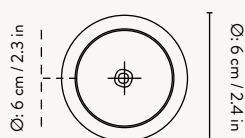

### COLLECT - PENDANT - LOW

Size: Ø: 6 x H: 10.2 cm  
Ø: 2.4 x H: 4 in  
Material: Brass plated iron with a 3 metre fabric cord and canopy in the same colour.  
All pendants: Brass ring included  
Care: Wipe with a damp cloth  
Info: Voltage: 220-240V - 50Hz.  
Light source: E27 max 25 W CFL / 4W LED.  
Bulb not included. Only approved for EU/NO/CH/UK. Separate version for US. Registered design  
Country: China  
Net. weight: 0.5 kg  
Packsize: 2

### COLLECT PENDANT - HIGH

Size: Ø: 6 x H: 17 cm  
Ø: 2.4 x H: 6.7 in  
Material: Brass plated iron with a 3 metre fabric cord and canopy in the same colour.  
All pendants: Brass ring included  
Care: Wipe with a damp cloth  
Info: Voltage: 220-240V - 50Hz. Light source: E27 max 25 W CFL / 4W LED. Bulb not included.  
Only approved for EU/NO/CH/UK. Separate version for US. Registered design  
Country: China  
Net. weight: 0.6 kg  
Packsize: 2