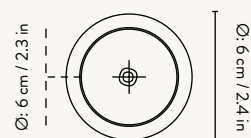

### COLLECT - PENDANT - LOW

Size: Ø: 6 x H: 10.2 cm  
Ø: 2.4 x H: 4 in  
Material: Brass plated iron with a 3 metre fabric cord and canopy in the same colour.  
All pendants: Brass ring included  
Care: Wipe with a damp cloth  
Info: Voltage: 220-240V - 50Hz.  
Light source: E27 max 25 W CFL / 4W LED.  
Bulb not included. Only approved for EU/NO/CH/UK. Separate version for US. Registered design  
Country: China  
Net. weight: 0.5 kg  
Packsize: 2

### COLLECT PENDANT - HIGH

Size: Ø: 6 x H: 17 cm  
Ø: 2.4 x H: 6.7 in  
Material: Brass plated iron with a 3 metre fabric cord and canopy in the same colour.  
All pendants: Brass ring included  
Care: Wipe with a damp cloth  
Info: Voltage: 220-240V - 50Hz. Light source: E27 max 25 W CFL / 4W LED. Bulb not included.  
Only approved for EU/NO/CH/UK. Separate version for US. Registered design  
Country: China  
Net. weight: 0.6 kg  
Packsize: 2