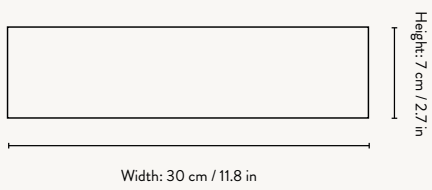

RECORD SHADE