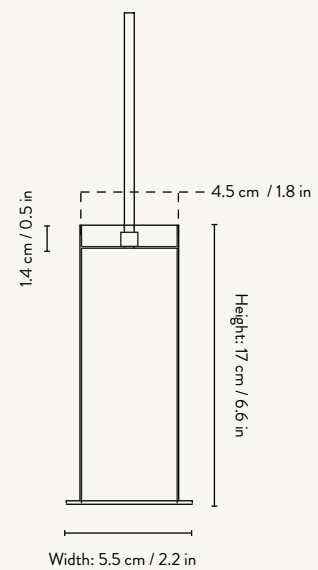

### COLLECT - PENDANT - LOW

Size: Ø: 6 x H: 10.2 cm  
Ø: 2.4 x H: 4 in  
Material: Brass plated iron with a 3 metre fabric cord and canopy in the same colour.  
All pendants: Brass ring included  
Care: Wipe with a damp cloth  
Info: Voltage: 220-240V - 50Hz.  
Light source: E27 max 25 W CFL / 4W LED.  
Bulb not included. Only approved for EU/NO/CH/UK. Separate version for US. Registered design  
Country: China  
Net. weight: 0.5 kg  
Packsize: 2

### COLLECT PENDANT - HIGH

Size: Ø: 6 x H: 17 cm  
Ø: 2.4 x H: 6.7 in  
Material: Brass plated iron with a 3 metre fabric cord and canopy in the same colour.  
All pendants: Brass ring included  
Care: Wipe with a damp cloth  
Info: Voltage: 220-240V - 50Hz. Light source: E27 max 25 W CFL / 4W LED. Bulb not included.  
Only approved for EU/NO/CH/UK. Separate version for US. Registered design  
Country: China  
Net. weight: 0.6 kg  
Packsize: 2

### COLLECT - CONE SHADE

Size: Ø: 25 x H: 12 cm  
Ø: 9.8 x H: 4.7 in  
Material: Powder coated iron.  
Brass plated iron.  
White inside lampshade  
Care: Wipe with a damp cloth  
Info: Registered design  
Country: China  
Net. weight: 0.4 kg  
Packsize: 2

### COLLECT - ANGLE SHADE

Size: Ø: 58 x H: 10.5 cm  
Ø: 22.8 x H: 4.1 in  
Material: Powder coated iron.  
White inside lampshade  
Care: Wipe with a dry cloth  
Country: China  
Net. weight: 1.5 kg  
Packsize: 1