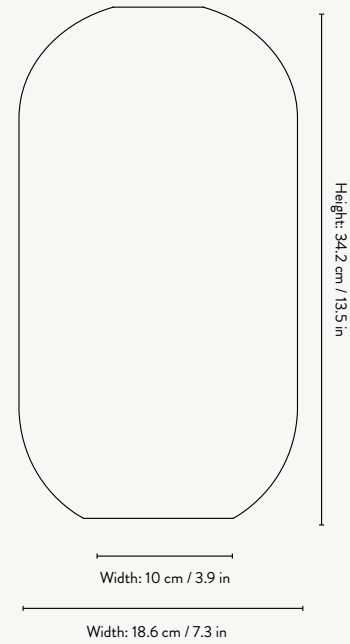

OPAL SHADE - TALL

Size: Ø: 18.6 x H: 34.2 cm
Ø: 7.3 x H: 13.5 in
Material: Opal glass
Opal glass with glossy finish
Glass with solid coloured dots
Care: Wipe with a dry cloth
Info: Mouth-blown glass
Country: China
Net. weight: 1.2 kg
Packsize: 2