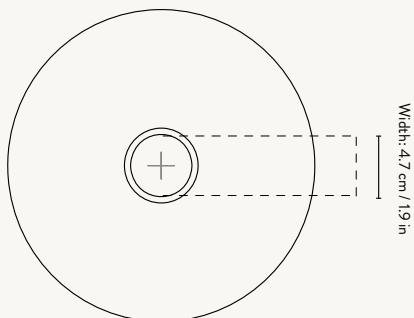

### COLLECT - DISC SHADE

Size: Ø: 12 x H: 7 cm  
Ø: 4.7 x H: 2.8 in  
Material: Powder coated iron.  
Brass plated iron.  
White inside lampshade  
Care: Wipe with a damp cloth  
Info: Registered design  
Country: China  
Net. weight: 0.2 kg  
Packsize: 2

### COLLECT - ANGLE SHADE

Size: Ø: 58 x H: 10.5 cm  
Ø: 22.8 x H: 4.1 in  
Material: Powder coated iron.  
White inside lampshade  
Care: Wipe with a dry cloth  
Country: China  
Net. weight: 1.5 kg  
Packsize: 1

### COLLECT - RECORD SHADE

Size: Ø: 30 x H: 7 cm  
Ø: 11.8 x H: 2.8 in  
Material: Powder coated iron.  
Brass plated iron.  
White inside lampshade  
Care: Wipe with a damp cloth  
Info: Registered design  
Country: China  
Net. weight: 1.1 kg  
Packsize: 2

### OPAL SHADE - SPHERE

Size: Ø: 25 x H: 23.6 cm  
Ø: 9.8 x H: 9.3 in  
Material: Opal glass  
Opal glass with glossy finish  
Glass with solid coloured dots  
Care: Wipe with a dry cloth  
Info: Mouth-blown glass  
Country: China  
Net. weight: 0.9 kg  
Packsize: 2