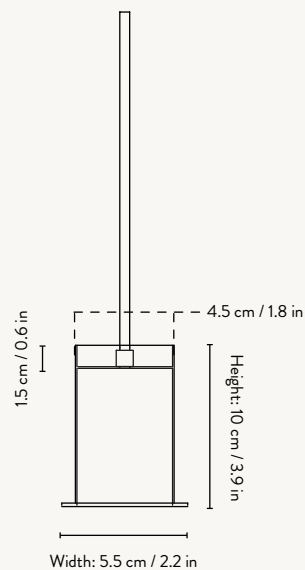

### COLLECT - PENDANT - LOW

Size: Ø: 6 x H: 10.2 cm  
Ø: 2.4 x H: 4 in  
Material: Brass plated iron with a 3 metre fabric cord and canopy in the same colour.  
All pendants: Brass ring included  
Care: Wipe with a damp cloth  
Info: Voltage: 220-240V - 50Hz.  
Light source: E27 max 25 W CFL / 4W LED.  
Bulb not included. Only approved for EU/NO/CH/UK. Separate version for US. Registered design  
Country: China  
Net. weight: 0.5 kg  
Packsize: 2

### COLLECT PENDANT - HIGH

Size: Ø: 6 x H: 17 cm  
Ø: 2.4 x H: 6.7 in  
Material: Brass plated iron with a 3 metre fabric cord and canopy in the same colour.  
All pendants: Brass ring included  
Care: Wipe with a damp cloth  
Info: Voltage: 220-240V - 50Hz. Light source: E27 max 25 W CFL / 4W LED. Bulb not included.  
Only approved for EU/NO/CH/UK. Separate version for US. Registered design  
Country: China  
Net. weight: 0.6 kg  
Packsize: 2

### COLLECT - CONE SHADE

Size: Ø: 25 x H: 12 cm  
Ø: 9.8 x H: 4.7 in  
Material: Powder coated iron.  
Brass plated iron.  
White inside lampshade  
Care: Wipe with a damp cloth  
Info: Registered design  
Country: China  
Net. weight: 0.4 kg  
Packsize: 2

### COLLECT - ANGLE SHADE

Size: Ø: 58 x H: 10.5 cm  
Ø: 22.8 x H: 4.1 in  
Material: Powder coated iron.  
White inside lampshade  
Care: Wipe with a dry cloth  
Country: China  
Net. weight: 1.5 kg  
Packsize: 1