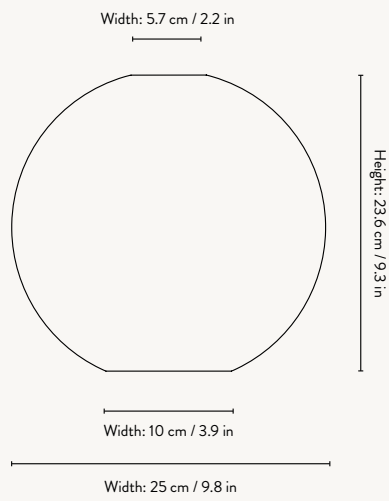

### COLLECT - DISC SHADE

Size: Ø: 12 x H: 7 cm  
Ø: 4.7 x H: 2.8 in  
Material: Powder coated iron.  
Brass plated iron.  
White inside lampshade  
Care: Wipe with a damp cloth  
Info: Registered design  
Country: China  
Net. weight: 0.2 kg  
Packsize: 2

### COLLECT - ANGLE SHADE

Size: Ø: 58 x H: 10.5 cm  
Ø: 22.8 x H: 4.1 in  
Material: Powder coated iron.  
White inside lampshade  
Care: Wipe with a dry cloth  
Country: China  
Net. weight: 1.5 kg  
Packsize: 1

### COLLECT - RECORD SHADE

Size: Ø: 30 x H: 7 cm  
Ø: 11.8 x H: 2.8 in  
Material: Powder coated iron.  
Brass plated iron.  
White inside lampshade  
Care: Wipe with a damp cloth  
Info: Registered design  
Country: China  
Net. weight: 1.1 kg  
Packsize: 2

### OPAL SHADE - SPHERE

Size: Ø: 25 x H: 23.6 cm  
Ø: 9.8 x H: 9.3 in  
Material: Opal glass  
Opal glass with glossy finish  
Glass with solid coloured dots  
Care: Wipe with a dry cloth  
Info: Mouth-blown glass  
Country: China  
Net. weight: 0.9 kg  
Packsize: 2