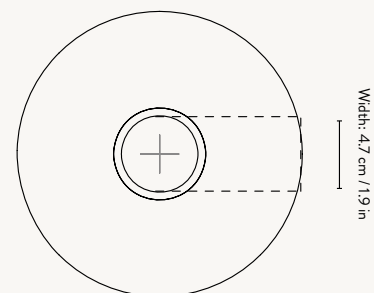

OPAL SHADE - TALL

Size: Ø: 18.6 x H: 34.2 cm
Ø: 7.3 x H: 13.5 in
Material: Opal glass
Opal glass with glossy finish
Glass with solid coloured dots
Care: Wipe with a dry cloth
Info: Mouth-blown glass
Country: China
Net. weight: 1.2 kg
Packsize: 2