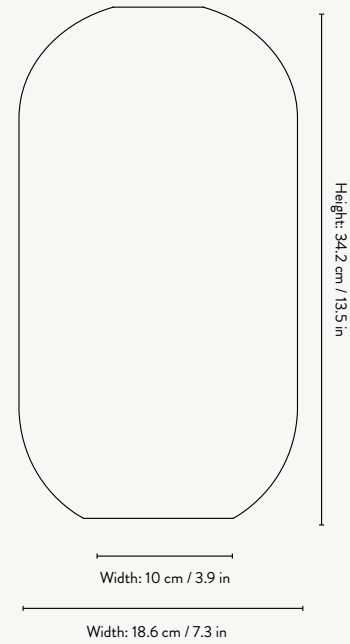

COLLECT - ANGLE SHADE

Size: Ø: 58 x H: 10.5 cm
Ø: 22.8 x H: 4.1 in
Material: Powder coated iron.
White inside lampshade
Care: Wipe with a dry cloth
Country: China
Net. weight: 1.5 kg
Packsize: 1

Fits Collect
Pendants

100302102
Light Grey

100302693
Cashmere

5145
Brass

5124
Black

COLLECT - RECORD SHADE

Size: Ø: 30 x H: 7 cm
Ø: 11.8 x H: 2.8 in
Material: Powder coated iron.
Brass plated iron.
White inside lampshade
Care: Wipe with a damp cloth
Info: Registered design
Country: China
Net. weight: 1.1 kg
Packsize: 2

OPAL SHADE - SPHERE

Size: Ø: 25 x H: 23.6 cm
Ø: 9.8 x H: 9.3 in
Material: Opal glass
Opal glass with glossy finish
Glass with solid coloured dots
Care: Wipe with a dry cloth
Info: Mouth-blown glass
Country: China
Net. weight: 0.9 kg
Packsize: 2

OPAL SHADE - TALL

Size: Ø: 18.6 x H: 34.2 cm
Ø: 7.3 x H: 13.5 in
Material: Opal glass
Opal glass with glossy finish
Glass with solid coloured dots
Care: Wipe with a dry cloth
Info: Mouth-blown glass
Country: China
Net. weight: 1.2 kg
Packsize: 2