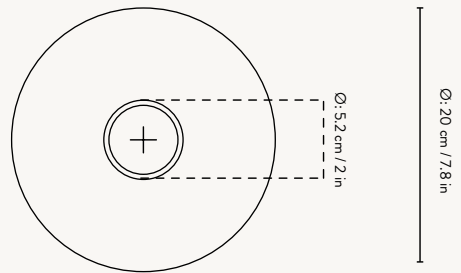

CONE SHADE

HOOP SHADE

DISC SHADE