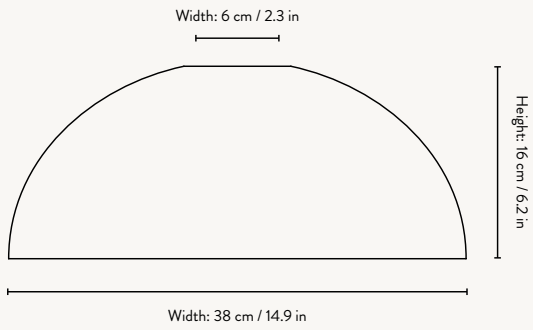

DOME SHADE

ANGLE SHADE

RECORD SHADE