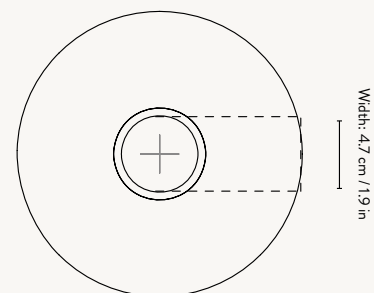

COLLECT - ANGLE SHADE

Size: Ø: 58 x H: 10.5 cm
Ø: 22.8 x H: 4.1 in
Material: Powder coated iron.
White inside lampshade
Care: Wipe with a dry cloth
Country: China
Net. weight: 1.5 kg
Packsize: 1

Fits Collect
Pendants

100302102
Light Grey

100302693
Cashmere

5145
Brass

5124
Black

COLLECT - RECORD SHADE

Size: Ø: 30 x H: 7 cm
Ø: 11.8 x H: 2.8 in
Material: Powder coated iron.
Brass plated iron.
White inside lampshade
Care: Wipe with a damp cloth
Info: Registered design
Country: China
Net. weight: 1.1 kg
Packsize: 2

OPAL SHADE - SPHERE

Size: Ø: 25 x H: 23.6 cm
Ø: 9.8 x H: 9.3 in
Material: Opal glass
Opal glass with glossy finish
Glass with solid coloured dots
Care: Wipe with a dry cloth
Info: Mouth-blown glass
Country: China
Net. weight: 0.9 kg
Packsize: 2

OPAL SHADE - TALL

Size: Ø: 18.6 x H: 34.2 cm
Ø: 7.3 x H: 13.5 in
Material: Opal glass
Opal glass with glossy finish
Glass with solid coloured dots
Care: Wipe with a dry cloth
Info: Mouth-blown glass
Country: China
Net. weight: 1.2 kg
Packsize: 2