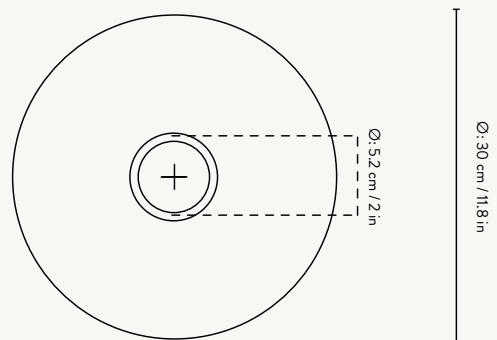

RECORD SHADE