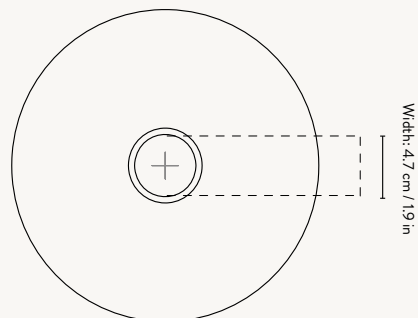

COLLECT - ANGLE SHADE

Size: Ø: 58 x H: 10.5 cm
Ø: 22.8 x H: 4.1 in
Material: Powder coated iron.
White inside lampshade
Care: Wipe with a dry cloth
Country: China
Net. weight: 1.5 kg
Packsize: 1

Fits Collect
Pendants

100302102
Light Grey

100302693
Cashmere

5145
Brass

5124
Black

COLLECT - RECORD SHADE

Size: Ø: 30 x H: 7 cm
Ø: 11.8 x H: 2.8 in
Material: Powder coated iron.
Brass plated iron.
White inside lampshade
Care: Wipe with a damp cloth
Info: Registered design
Country: China
Net. weight: 1.1 kg
Packsize: 2

OPAL SHADE - SPHERE

Size: Ø: 25 x H: 23.6 cm
Ø: 9.8 x H: 9.3 in
Material: Opal glass
Opal glass with glossy finish
Glass with solid coloured dots
Care: Wipe with a dry cloth
Info: Mouth-blown glass
Country: China
Net. weight: 0.9 kg
Packsize: 2

OPAL SHADE - TALL

Size: Ø: 18.6 x H: 34.2 cm
Ø: 7.3 x H: 13.5 in
Material: Opal glass
Opal glass with glossy finish
Glass with solid coloured dots
Care: Wipe with a dry cloth
Info: Mouth-blown glass
Country: China
Net. weight: 1.2 kg
Packsize: 2