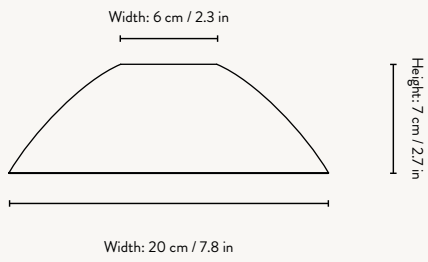

CONE SHADE

HOOP SHADE

DISC SHADE