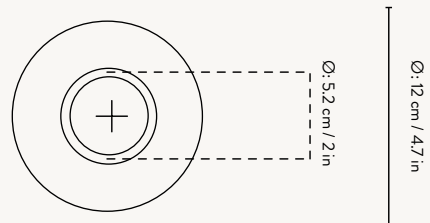

CONE SHADE

HOOP SHADE

DISC SHADE