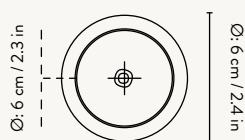

5110
Light Grey

100295693
Cashmere

5106
Brass

5108
Black

5111
Light Grey

100297693
Cashmere

5107
Brass

5109
Black

COLLECT - PENDANT - LOW

Size: Ø: 6 x H: 10.2 cm
Ø: 2.4 x H: 4 in

Material: Brass plated iron with a 3 metre fabric cord and canopy in the same colour.
All pendants: Brass ring included

Care: Wipe with a damp cloth

Info: Voltage: 220-240V - 50Hz.
Light source: E27 max 25 W CFL / 4W LED.
Bulb not included. Only approved for EU/NO/CH/UK. Separate version for US. Registered design

Country: China

Net. weight: 0.5 kg

Packsize: 2

COLLECT PENDANT - HIGH

Size: Ø: 6 x H: 17 cm
Ø: 2.4 x H: 6.7 in

Material: Brass plated iron with a 3 metre fabric cord and canopy in the same colour.
All pendants: Brass ring included

Care: Wipe with a damp cloth

Info: Voltage: 220-240V - 50Hz. Light source: E27 max 25 W CFL / 4W LED. Bulb not included. Only approved for EU/NO/CH/UK. Separate version for US. Registered design

Country: China

Net. weight: 0.6 kg

Packsize: 2