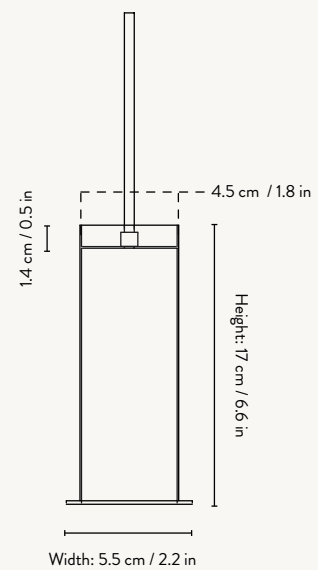

5110
Light Grey

100295693
Cashmere

5106
Brass

5108
Black

5111
Light Grey

100297693
Cashmere

5107
Brass

5109
Black

COLLECT - PENDANT - LOW

Size: Ø: 6 x H: 10.2 cm
Ø: 2.4 x H: 4 in

Material: Brass plated iron with a 3 metre fabric cord and canopy in the same colour.
All pendants: Brass ring included

Care: Wipe with a damp cloth

Info: Voltage: 220-240V - 50Hz.
Light source: E27 max 25 W CFL / 4W LED.
Bulb not included. Only approved for EU/NO/CH/UK. Separate version for US. Registered design

Country: China

Net. weight: 0.5 kg

Packsize: 2

COLLECT PENDANT - HIGH

Size: Ø: 6 x H: 17 cm
Ø: 2.4 x H: 6.7 in

Material: Brass plated iron with a 3 metre fabric cord and canopy in the same colour.
All pendants: Brass ring included

Care: Wipe with a damp cloth

Info: Voltage: 220-240V - 50Hz. Light source: E27 max 25 W CFL / 4W LED. Bulb not included. Only approved for EU/NO/CH/UK. Separate version for US. Registered design

Country: China

Net. weight: 0.6 kg

Packsize: 2