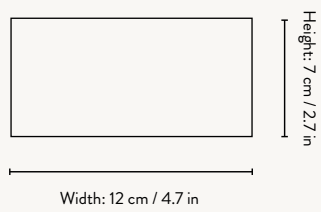

CONE SHADE

HOOP SHADE

DISC SHADE