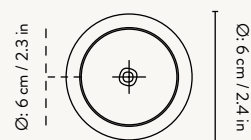

5110
Light Grey

100295693
Cashmere

5106
Brass

5108
Black

5111
Light Grey

100297693
Cashmere

5107
Brass

5109
Black

COLLECT - PENDANT - LOW

Size: Ø: 6 x H: 10.2 cm
Ø: 2.4 x H: 4 in

Material: Brass plated iron with a 3 metre fabric cord and canopy in the same colour.
All pendants: Brass ring included

Care: Wipe with a damp cloth

Info: Voltage: 220-240V - 50Hz.
Light source: E27 max 25 W CFL / 4W LED.
Bulb not included. Only approved for EU/NO/CH/UK. Separate version for US. Registered design

Country: China

Net. weight: 0.5 kg

Packsize: 2

COLLECT PENDANT - HIGH

Size: Ø: 6 x H: 17 cm
Ø: 2.4 x H: 6.7 in

Material: Brass plated iron with a 3 metre fabric cord and canopy in the same colour.
All pendants: Brass ring included

Care: Wipe with a damp cloth

Info: Voltage: 220-240V - 50Hz. Light source: E27 max 25 W CFL / 4W LED. Bulb not included. Only approved for EU/NO/CH/UK. Separate version for US. Registered design

Country: China

Net. weight: 0.6 kg

Packsize: 2