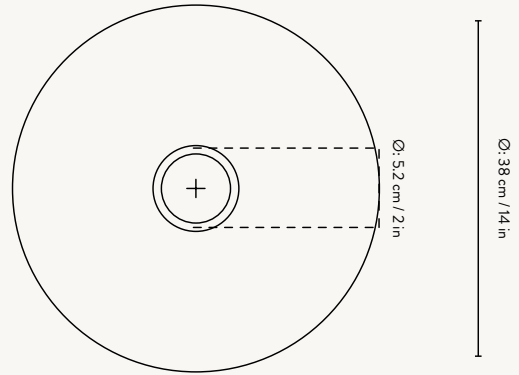

DOME SHADE

ANGLE SHADE

RECORD SHADE