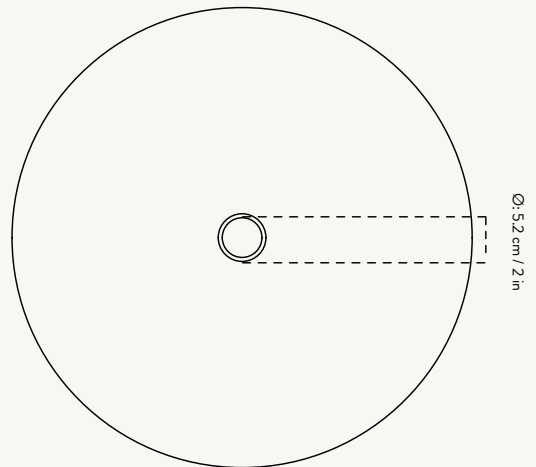

ANGLE SHADE