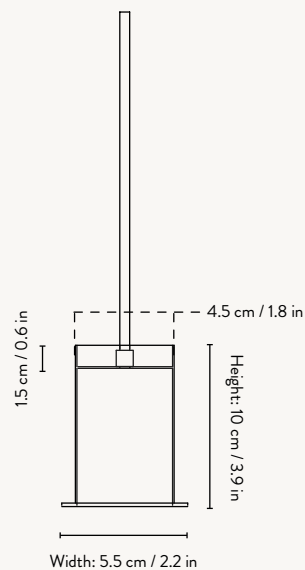

5110
Light Grey

100295693
Cashmere

5106
Brass

5108
Black

5111
Light Grey

100297693
Cashmere

5107
Brass

5109
Black

COLLECT - PENDANT - LOW

Size: Ø: 6 x H: 10.2 cm
Ø: 2.4 x H: 4 in

Material: Brass plated iron with a 3 metre fabric cord and canopy in the same colour.
All pendants: Brass ring included

Care: Wipe with a damp cloth

Info: Voltage: 220-240V - 50Hz.
Light source: E27 max 25 W CFL / 4W LED.
Bulb not included. Only approved for EU/NO/CH/UK. Separate version for US. Registered design

Country: China

Net. weight: 0.5 kg

Packsize: 2

COLLECT PENDANT - HIGH

Size: Ø: 6 x H: 17 cm
Ø: 2.4 x H: 6.7 in

Material: Brass plated iron with a 3 metre fabric cord and canopy in the same colour.
All pendants: Brass ring included

Care: Wipe with a damp cloth

Info: Voltage: 220-240V - 50Hz. Light source: E27 max 25 W CFL / 4W LED. Bulb not included. Only approved for EU/NO/CH/UK. Separate version for US. Registered design

Country: China

Net. weight: 0.6 kg

Packsize: 2