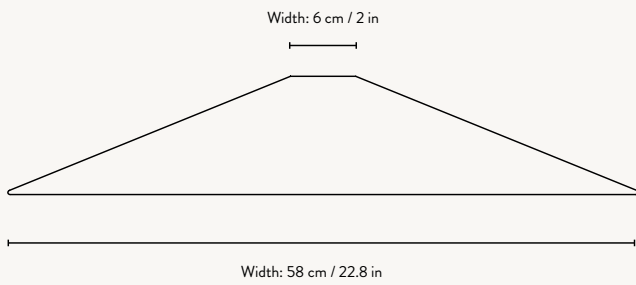

ANGLE SHADE