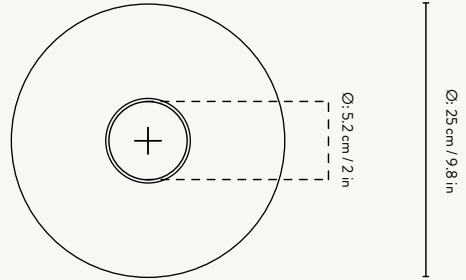

CONE SHADE

HOOP SHADE

DISC SHADE