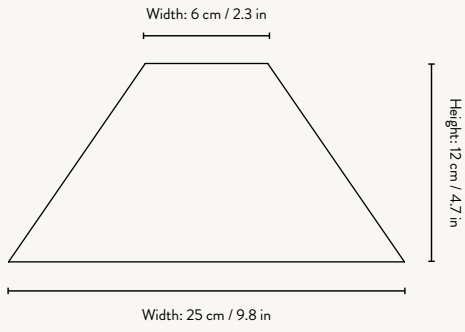

CONE SHADE

HOOP SHADE

DISC SHADE