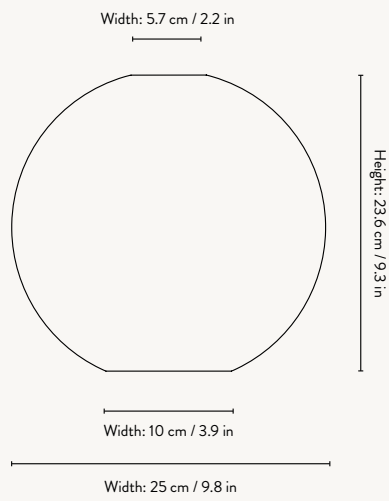

COLLECT - CONE SHADE

Size: Ø: 25 x H: 12 cm
Ø: 9.8 x H: 4.7 in
Material: Powder coated iron.
Brass plated iron.
White inside lampshade
Care: Wipe with a damp cloth
Info: Registered design
Country: China
Net. weight: 0.4 kg
Packsize: 2

COLLECT - ANGLE SHADE

Size: Ø: 58 x H: 10.5 cm
Ø: 22.8 x H: 4.1 in
Material: Powder coated iron.
White inside lampshade
Care: Wipe with a dry cloth
Country: China
Net. weight: 1.5 kg
Packsize: 1

Fits Collect
Pendants

OPAL SHADE - SPHERE

Size: Ø: 25 x H: 23.6 cm
Ø: 9.8 x H: 9.3 in
Material: Opal glass
Opal glass with glossy finish
Glass with solid coloured dots
Care: Wipe with a dry cloth
Info: Mouth-blown glass
Country: China
Net. weight: 0.9 kg
Packsize: 2

OPAL SHADE - TALL

Size: Ø: 18.6 x H: 34.2 cm
Ø: 7.3 x H: 13.5 in
Material: Opal glass
Opal glass with glossy finish
Glass with solid coloured dots
Care: Wipe with a dry cloth
Info: Mouth-blown glass
Country: China
Net. weight: 1.2 kg
Packsize: 2