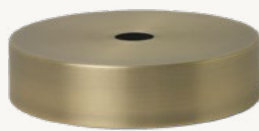

Fits Collect
Pendants

Fits Collect
Pendants

COLLECT - DOME SHADE

Size: Ø: 38 x H: 16 cm
Ø: 15 x H: 6.3 in
Material: Powder coated iron.
Brass plated iron.
White inside lampshade
Care: Wipe with a damp cloth
Info: Registered design
Country: China
Net. weight: 1 kg
Packsize: 2

COLLECT - ANGLE SHADE

Size: Ø: 58 x H: 10.5 cm
Ø: 22.8 x H: 4.1 in
Material: Powder coated iron.
White inside lampshade
Care: Wipe with a dry cloth
Country: China
Net. weight: 1.5 kg
Packsize: 1

Fits Collect
Pendants

5145
Brass

COLLECT - RECORD SHADE

Size: Ø: 30 x H: 7 cm
Ø: 11.8 x H: 2.8 in
Material: Powder coated iron.
Brass plated iron.
White inside lampshade
Care: Wipe with a damp cloth
Info: Registered design
Country: China
Net. weight: 1.1 kg
Packsize: 2