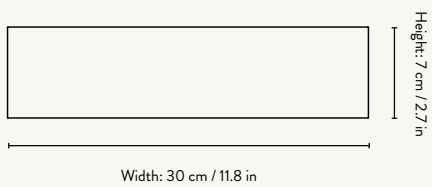

RECORD SHADE