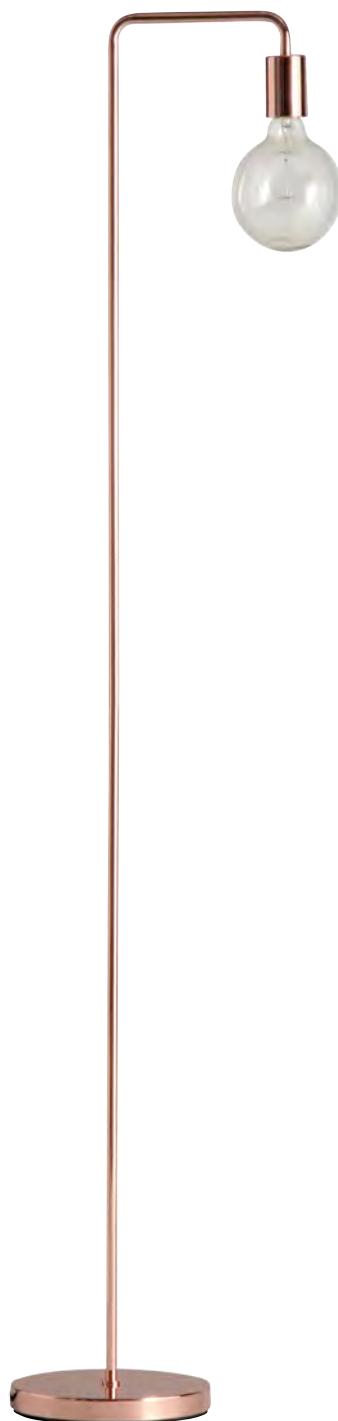

## Cool

- Metal chandelier with 3 arms
- Available in polished copper og painted black
- Mounted with 300 cm fabric cord
- Ceiling canopy: Ø11.5 cm
- Recommended bulb (not incl.) E27 max. 3 x 60W
- Designer: Frandsen Design

## Cool

- Metal table lamp
- Available in polished copper og painted black
- Height: 55 cm
- Mounted with 190 cm fabric cord
- On/off switch on cord
- Recommended bulb (not incl.) E27 max. 60W
- Designer: Frandsen Design

## Cool

- Metal floor lamp
- Available in polished copper og painted black
- Height: 153 cm
- Mounted with 230 cm fabric cord
- On/off switch on cord
- Recommended bulb (not incl.) E27 max. 60W
- Designer: Frandsen Design