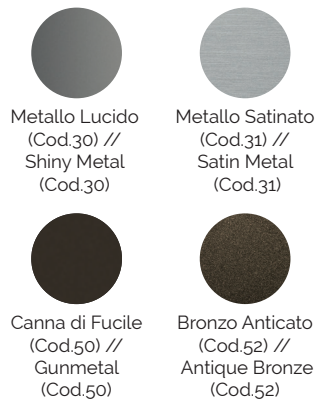

EGEO

Design Application N° 402017000039849

Caratteristiche standard

- Struttura in legno e multistrato, molleggio seduta con cinghie elastiche.
- Imbottiture in poliuretano espanso ecologico a cellula aperta con densità differenziate.
- Rivestimento in pelle o tessuto. Tutti i rivestimenti sono fissi.
- Rivestimento in pelle con seduta trapuntata.
- Rivestimento in tessuto con seduta senza trapuntatura.
- Piede in metallo Lucido (Cod.30), Satinato (Cod.31), Canna di fucile (Cod.50), Bronzo anticato (Cod.52).
- I cuscini di schienale sono dotati di meccanismo "pendular".
- Cucitura Cod.03 per rivestimento in tessuto.
- Cucitura Cod.07 per rivestimento in pelle.
- Inserimento letto non possibile.
- Lato componibile non rifinito.

Caratteristiche optional su richiesta senza maggiorazione

- Disponibile con cucitura a contrasto, per la scelta del colore fare riferimento ai codici del campionario pelli.

Caratteristiche optional su richiesta con maggiorazione

- Solo per le versioni dove previsto, il lato componibile può essere rifinito
- Poggiatesta (Cod.9900) con imbottitura in poliuretano espanso ecologico a cellula aperta e rivestimento sfoderabile.
- Per il multi rivestimento il prezzo va incrementato del 7%. Per maggiori dettagli fare riferimento al paragrafo "NOTE" posto nelle prime pagine del listino.

Note

- Non è possibile applicare altre cuciture.
- Per alcuni tessuti e velluti l'azienda si riserva di applicare la cucitura Cod.00 / Cod.03 (vedi immagine).

Standard features