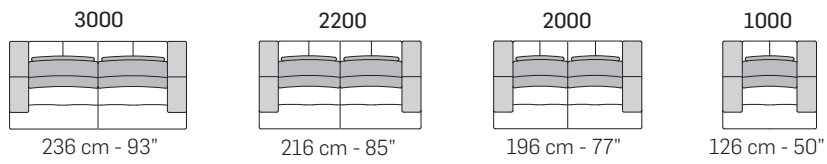

Piede in metallo // Metal legs