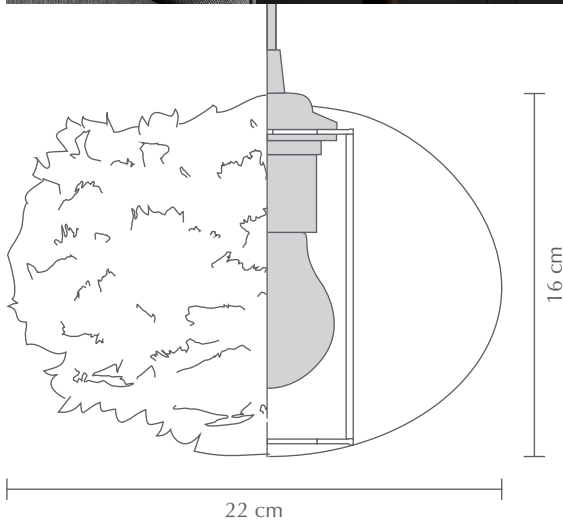

EOS MICRO

Designed by Soren Ravn Christensen

Pendant, floor & table lamp
Compatible with E27

Flip 180°

Easily cleaned with hairdryer

DIMENSIONS

Ø: 22 cm
H: 16 cm

MATERIAL

Approx 500 goose feathers, fabric and steel

WEIGHT INCL. PACKAGING

330 g

LIGHT SOURCE

E27 - max 15W LED (not included)

PACKAGING

Gift box dimensions (W×H×D): 22,8 x 22,8 x 7,5 cm

ASSEMBLY TIME