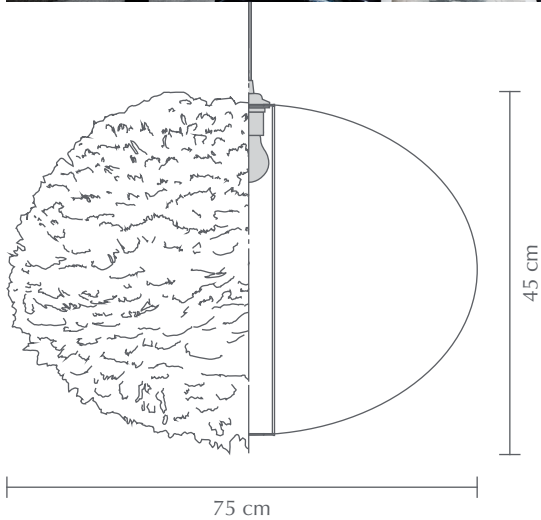

EOS X-LARGE

Designed by Soren Ravn Christensen

Pendant
Compatible with E27

Easily cleaned with hairdryer

DIMENSIONS

Ø: 75 cm
H: 45 cm

MATERIAL

Approx 6.000 goose feathers, paper and steel

WEIGHT INCL. PACKAGING

2,9 kg

LIGHT SOURCE

E27 - max 15W LED (not included)

PACKAGING

Gift box dimensions (W×H×D): 25 x 66,5 x 25 cm

ASSEMBLY TIME

5 min - video guide at umage.com

MEDIA KIT

Photos, 3D models, 2D drawings
Download at umage.com

ORDERING INFORMATION

Eos x-large white	#2012
Eos x-large light brown	#2067
Eos x-large light grey	#2086

Colour variations

White

Light brown

Light grey