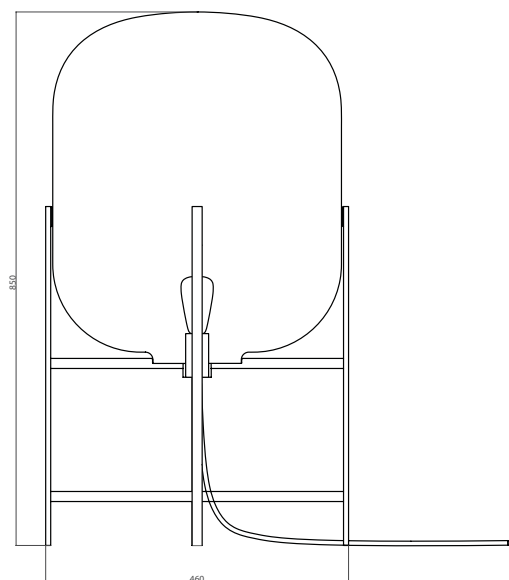

ODA MEDIUM

Design by Sebastian Herkner

Oda is big. Oda is a reservoir of light. Oda is a huge floor lamp for the living room - next to your sofa or armchair. Sebastian Herkner's aim was to create a repository or a balloon full of light. The design is inspired by the amazing pictures of water towers shot by German photographers Bernd and Hilla Becher. A hand-blown, tinted glass barrel balances on a simple and elegant metal structure. The glass is available in four colors: opaque, grey, amber or aubergine.

Product	Lamp
Dimensions	Ø 450 mm height: 850 mm
Material	base: round tube Ø 16 mm, powder coated hand blown glass corpus
Bulb fitting	E27 230 - 240 Volt
Cable	4000 mm textile cable with foot switch, black or white, Euro-plug
Weight (net)	9 kg
Country of origin	Germany
RRP	powder coated 1.490.00 EUR chrome 1.630.00 EUR