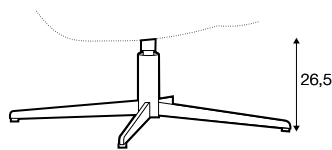

COVERS

FC fixed

armchair

footstool

armchair
wood legs with metal frame

footstool
wood legs with metal frame

extra dimensions

depth of seat

legs

wood legs with metal frame

swivel
black or white
swivel with memory function
non rotating leg