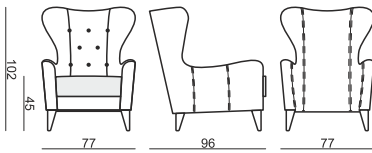

www.sits.eu
JANUARY 2016

ARMCHAIR fabric

2,5 SEATER fabric

FOOTSTOOL fabric

ARMCHAIR leather

2,5 SEATER leather

FOOTSTOOL leather

Buttons available in different color.