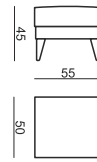

www.sits.eu
JANUARY 2016

ARMCHAIR fabric

2,5 SEATER fabric

FOOTSTOOL fabric

ARMCHAIR leather

2,5 SEATER leather

FOOTSTOOL leather

Buttons available in different color.