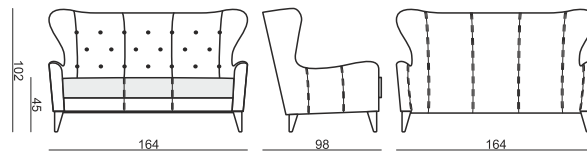

www.sits.eu
JANUARY 2016

ARMCHAIR fabric

2,5 SEATER fabric

FOOTSTOOL fabric

ARMCHAIR leather

2,5 SEATER leather

FOOTSTOOL leather

Buttons available in different color.