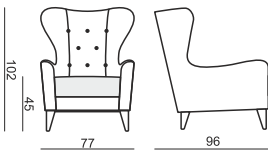

SITS
— *comfortable life*

cocktail
& design

POLA

POLA

SITS reserves the right to change construction of products and components used due to improving durability of product and customer satisfaction without any further notice. Explicit ± 2 cm tolerance of all elements sizes.

www.sits.eu
JANUARY 2016

ARMCHAIR fabric

2,5 SEATER fabric

FOOTSTOOL fabric

ARMCHAIR leather

2,5 SEATER leather

FOOTSTOOL leather

Buttons available in different color.