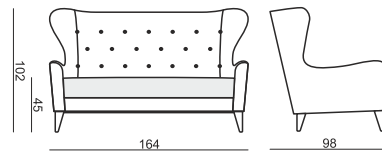

SITS
— *comfortable life*

cocktail
& design

POLA

POLA

SITS reserves the right to change construction of products and components used due to improving durability of product and customer satisfaction without any further notice. Explicit ± 2 cm tolerance of all elements sizes.

www.sits.eu
JANUARY 2016

ARMCHAIR fabric

2,5 SEATER fabric

FOOTSTOOL fabric

ARMCHAIR leather

2,5 SEATER leather

FOOTSTOOL leather

Buttons available in different color.