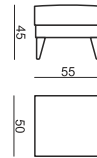

www.sits.eu
JANUARY 2016

ARMCHAIR fabric

2,5 SEATER fabric

FOOTSTOOL fabric

ARMCHAIR leather

2,5 SEATER leather

FOOTSTOOL leather

Buttons available in different color.