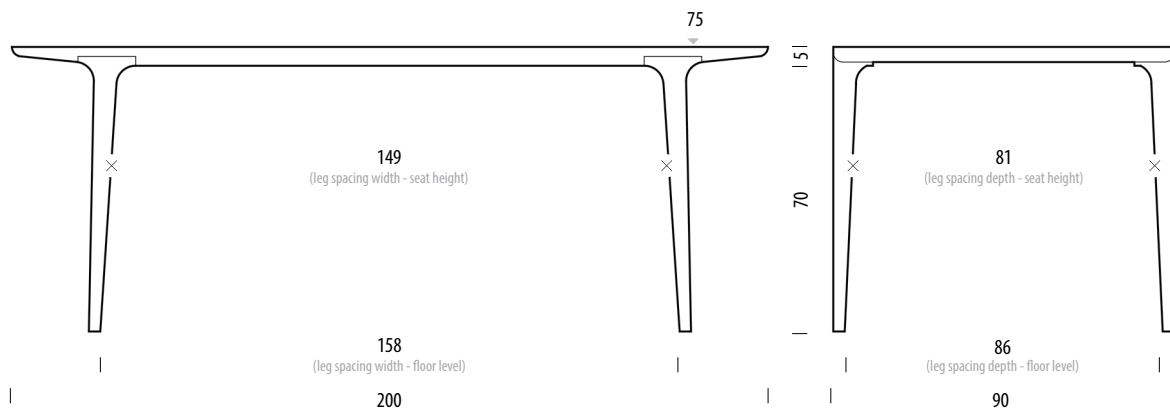

Selected options

Body

Indicated materials and colours are selected by Gazzda as best-selling items and their lead time is shorter than of made-to-order options. Please consult the current price list or our customer service for the lead time of selected options.