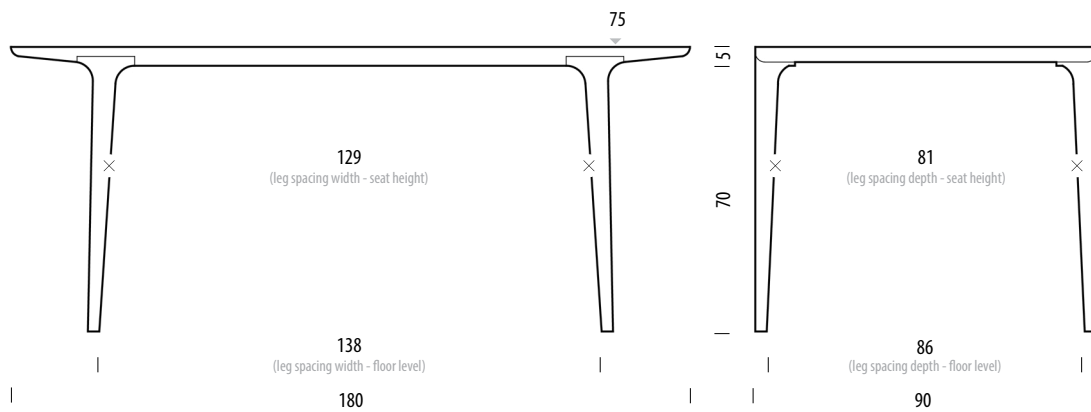

Selected options

Body

Indicated materials and colours are selected by Gazzda as best-selling items and their lead time is shorter than of made-to-order options. Please consult the current price list or our customer service for the lead time of selected options.