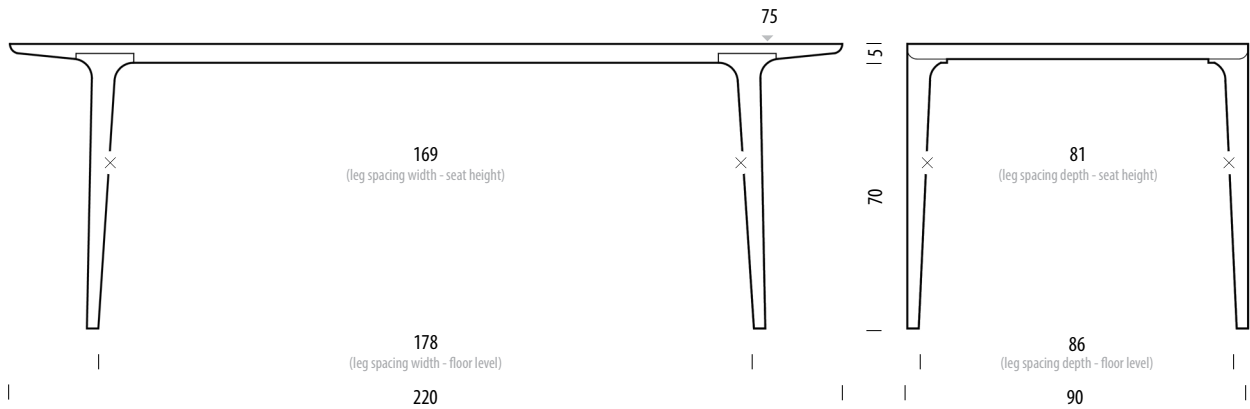

Selected options

Body

Oiled
1015
White oil

Oiled
1505
Natural oil

Indicated materials and colours are selected by Gazzda as best-selling items and their lead time is shorter than of made-to-order options. Please consult the current price list or our customer service for the lead time of selected options.