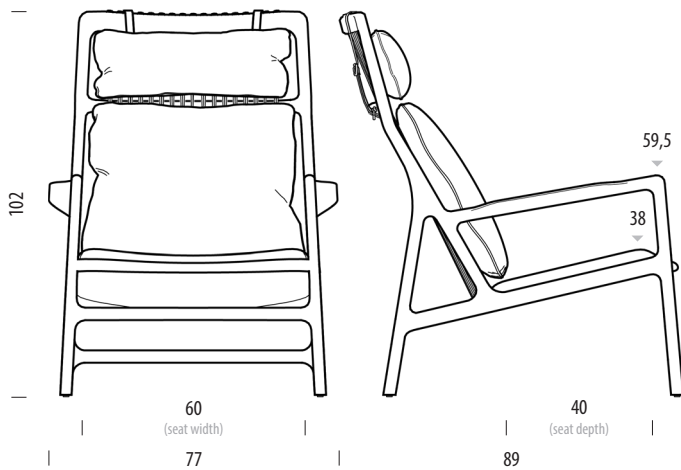

Design Salih Teskeredžić

Product size W: 77, D: 89, H: 102

Packaging W: 80, D: 90,5, H: 106,5

Volume 0,77 m³

Net weight 11,2 kg

Gross weight 16,8 kg

Item no. 091

Assembled product

Dimensions	Width	Depth	Height
Seat	60	40	38
Armrest			59,5

Selected options

Body

Oiled Oak
1015
White oil

Upholstery

Dakar leather
2732
Whisky

Indicated materials and colours are selected by Gazzda as best-selling items. The lead time of selected options is 1-5 weeks. For an accurate lead time, please consult customer service.

For other material options, please see the Available materials section at the end of the product sheet.

Dedo footstool

Base Solid oak, Seat Upholstered

Version: 1-8-2021

Basic info

Design	Salih Teskeredžić
Product size	W: 62, D: 46, H: 40
Packaging	W: 64, D: 48, H: 43
Volume	0,13 m ³
Net weight	4,4 kg
Gross weight	5,8 kg