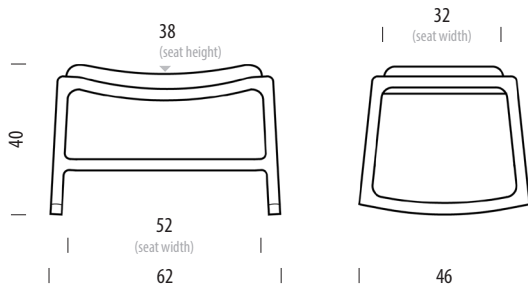

Design Salih Teskeredžić

Product size W: 77, D: 89, H: 102

Packaging W: 80, D: 90,5, H: 106,5

Volume 0,77 m³

Net weight 11,2 kg

Gross weight 16,8 kg

Item no. 091

Assembled product

Dimensions	Width	Depth	Height
Seat	60	40	38
Armrest			59,5

Selected options

Body

Oiled Oak
1015
White oil

Upholstery

Dakar leather
2732
Whisky

Indicated materials and colours are selected by Gazzda as best-selling items. The lead time of selected options is 1-5 weeks. For an accurate lead time, please consult customer service.

For other material options, please see the Available materials section at the end of the product sheet.

Dedo footstool

Base Solid oak, Seat Upholstered

Version: 1-8-2021

Basic info

Design	Salih Teskeredžić
Product size	W: 62, D: 46, H: 40
Packaging	W: 64, D: 48, H: 43
Volume	0,13 m ³
Net weight	4,4 kg
Gross weight	5,8 kg

Item no. 092

Assembled product

Dimensions	Width	Depth	Height
Seat	52	32	38

Selected options

Body

Oiled Oak
1015
White oil

Upholstery

Dakar leather
2732
Whisky