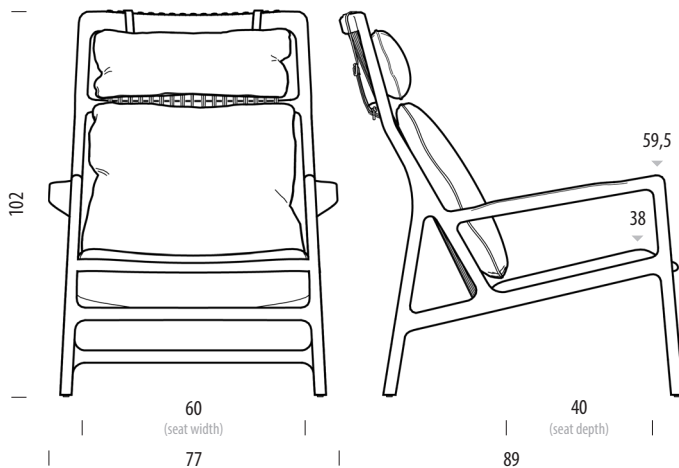

Design Salih Teskeredžić

Product size W: 77, D: 89, H: 102

Packaging W: 80, D: 90,5, H: 106,5

Volume 0,77 m³

Net weight 11,2 kg

Gross weight 16,8 kg

Item no. 091

Assembled product

Dimensions	Width	Depth	Height
Seat	60	40	38
Armrest			59,5

Selected options

Body

Oiled Oak
1015
White oil

Upholstery

Dakar leather
2732
Whisky

Indicated materials and colours are selected by Gazzda as best-selling items. The lead time of selected options is 1-5 weeks. For an accurate lead time, please consult customer service.

For other material options, please see the Available materials section at the end of the product sheet.

Dedo footstool

Base Solid oak, Seat Upholstered

Version: 1-8-2021

Basic info

Design	Salih Teskeredžić
Product size	W: 62, D: 46, H: 40
Packaging	W: 64, D: 48, H: 43
Volume	0,13 m ³
Net weight	4,4 kg
Gross weight	5,8 kg