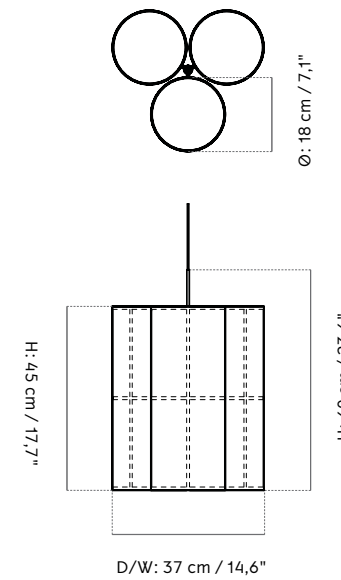

Hashira Pendant, Cluster

BY NORM ARCHITECTS

Translucent, cylindrical fabric shade with metal frame, textile cord.

PRODUCT OPTIONS

SMALL

LARGE

Hashira Pendant, Cluster

BY NORM ARCHITECTS

TECHNICAL SPECIFICATIONS

PRODUCT TYPE
Pendant

ENVIRONMENT
Indoor

DIMENSIONS

Small
H: 60 cm / 23,6"
Ø: 37 cm / 14,6"

Large
H: 90 cm / 35,4"
Ø: 61,5 cm / 24,2"

PRODUCTION PROCESS
Welded steel frame with a hand-made shade.

COLOURS
White, bronzed brass.

MATERIALS
Steel, linen, PS plastic.
Thickness of line may vary giving a slightly different light.

WEIGHT
Small: 3,48 kg / 7,67 lb
Large: 7,26 kg / 16 lb

VOLTAGE
220 - 240 V / 110 V

LIGHT SOURCE & ENERGY EFFICIENCY CLASS
E27 (CE) - 3 pcs (Small), 6 pcs (Large)
E26 (US) - 3 pcs (Small), 6 pcs (Large)

LIGHT SPECIFICATION
N / A

DIMMER
No. The lamp can be connected to a dimmer system.

CANOPY
Yes, ABS, black
Ø: 11,5 cm / 4,5"
H: 3,8 cm / 1,5"

CORD MATERIAL AND COLOUR
Textile, black, with safe wire.

CORD LENGTH
500 cm / 197"

CLASSIFICATION
IP20

CERTIFICATIONS
CE certified, tests can be obtained upon request.

PACKAGING TYPE
Brown box

PACKAGING MEASUREMENTS (H x W x D)

Small
43,5 cm x 43,5 cm x 49 cm / 9,4" x 9,4" x 19,3"

Large
67,5 cm x 67,5 cm x 78 cm / 26,6" x 26,6" x 30,7"

MATERIALS & MAINTENANCE
Please visit menuspace.com for materials and care and maintenance instructions.

SMALL

LARGE