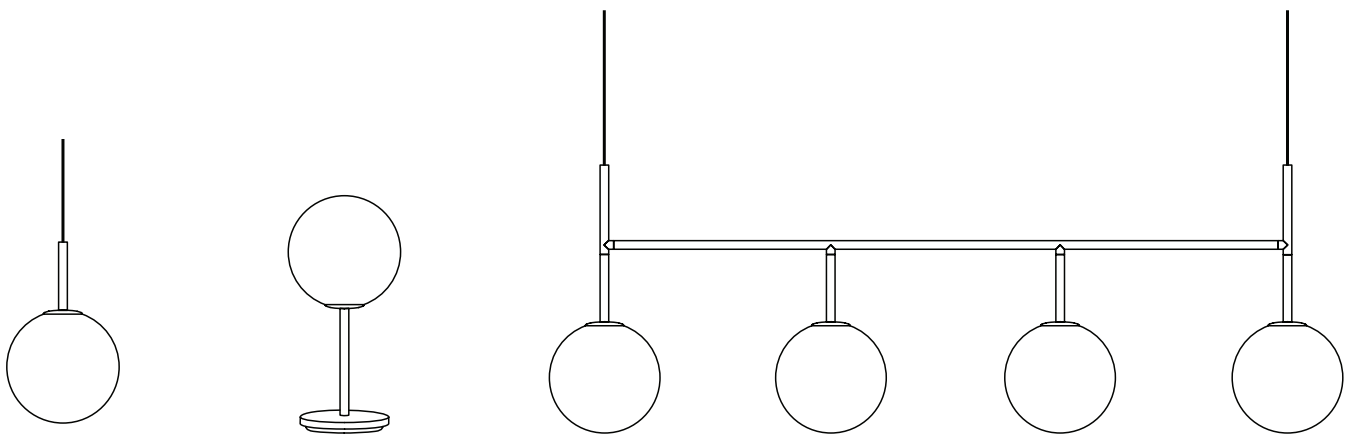

# TR Bulb Series by Tim Rundle

These instructions are provided for your safety. It is important that the instructions are read carefully and completely before assembling.

**This A/I cover below items:**

- 1 Piece TR Bulb, E27
- 1 Piece TR Table/Wall Lamp, Low, 2 m Textile cord w. dimmer, E27
- 1 Piece TR Pendant, High, 3 m Textile cord, E27
- 1 Piece TR Ceiling/Wall, E27
- 1 Piece Suspension Lamp, 4 x E27 – 5 m Textile cord
- 1 Piece TR Table Lamp, High, 2 m Textile cord w. dimmer, E27