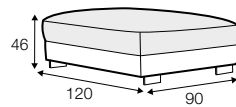

LUX lux

COVERS

FC fixed

LC loose

SPECIAL

modular system

All drawings shown height with leg no. 105 H-10.

armchair

armchair wide

footstool 95x80

footstool 105x90

footstool 120x90

2 seater

3 seater / or 3 seater divided

set 1

3 seater left + armchair wide right