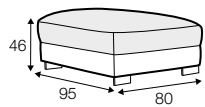

LUX lux

COVERS

FC fixed

LC loose

SPECIAL

modular system

All drawings shown height with leg no. 105 H-10.

armchair

armchair wide

footstool 95x80

footstool 105x90

footstool 120x90

2 seater

3 seater / or 3 seater divided

set 1

3 seater left + armchair wide right

set 2 right / or left

2 seater left / or right + divan right / or left

set 3 right / or left

3 seater left / or right + divan right / or left

set 4 right / or left

2 seater left / or right + armchair without armrests + divan right / or left