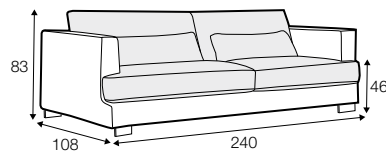

LUX lux

COVERS

FC fixed

LC loose

SPECIAL

modular system

All drawings shown height with leg no. 105 H-10.

armchair

armchair wide

footstool 95x80

footstool 105x90

footstool 120x90

2 seater

3 seater / or 3 seater divided

set 1

3 seater left + armchair wide right

set 2 right / or left

2 seater left / or right + divan right / or left

set 3 right / or left

3 seater left / or right + divan right / or left

set 4 right / or left

2 seater left / or right + armchair without armrests + divan right / or left