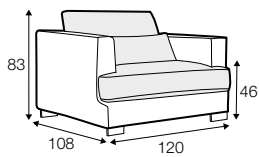

LUX lux

COVERS

FC fixed

LC loose

SPECIAL

modular system

All drawings shown height with leg no. 105 H-10.

armchair

armchair wide

footstool 95x80

footstool 105x90

footstool 120x90

2 seater

3 seater / or 3 seater divided

set 1

3 seater left + armchair wide right