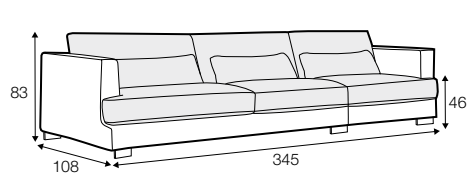

LUX lux

COVERS

FC fixed

LC loose

SPECIAL

modular system

All drawings shown height with leg no. 105 H-10.

armchair

armchair wide

footstool 95x80

footstool 105x90

footstool 120x90

2 seater

3 seater / or 3 seater divided

set 1

3 seater left + armchair wide right

set 2 right / or left

2 seater left / or right + divan right / or left

set 3 right / or left

3 seater left / or right + divan right / or left

set 4 right / or left

2 seater left / or right + armchair without armrests + divan right / or left