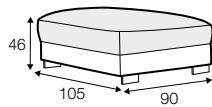

LUX lux

COVERS

FC fixed

LC loose

SPECIAL

modular system

All drawings shown height with leg no. 105 H-10.

armchair

armchair wide

footstool 95x80

footstool 105x90

footstool 120x90

2 seater

3 seater / or 3 seater divided

set 1

3 seater left + armchair wide right