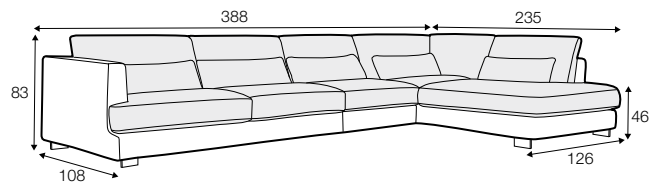

LUX lux

COVERS

FC fixed

LC loose

SPECIAL

modular system

All drawings shown height with leg no. 105 H-10.

armchair

armchair wide

footstool 95x80

footstool 105x90

footstool 120x90

2 seater

3 seater / or 3 seater divided

set 1

3 seater left + armchair wide right

set 2 right / or left

2 seater left / or right + divan right / or left

set 3 right / or left

3 seater left / or right + divan right / or left

set 4 right / or left

2 seater left / or right + armchair without armrests + divan right / or left