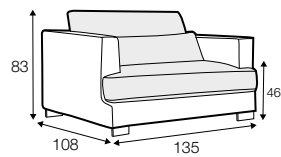

LUX lux

COVERS

FC fixed

LC loose

SPECIAL

modular system

All drawings shown height with leg no. 105 H-10.

armchair

armchair wide

footstool 95x80

footstool 105x90

footstool 120x90

2 seater

3 seater / or 3 seater divided

set 1

3 seater left + armchair wide right