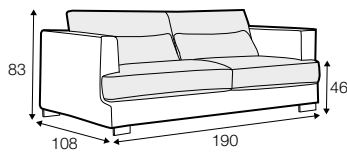

LUX lux

COVERS

FC fixed

LC loose

SPECIAL

modular system

All drawings shown height with leg no. 105 H-10.

armchair

armchair wide

footstool 95x80

footstool 105x90

footstool 120x90

2 seater

3 seater / or 3 seater divided

set 1

3 seater left + armchair wide right

set 2 right / or left

2 seater left / or right + divan right / or left

set 3 right / or left

3 seater left / or right + divan right / or left

set 4 right / or left

2 seater left / or right + armchair without armrests + divan right / or left