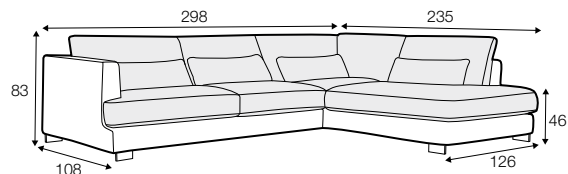

LUX lux

COVERS

FC fixed

LC loose

SPECIAL

modular system

All drawings shown height with leg no. 105 H-10.

armchair

armchair wide

footstool 95x80

footstool 105x90

footstool 120x90

2 seater

3 seater / or 3 seater divided

set 1

3 seater left + armchair wide right

set 2 right / or left

2 seater left / or right + divan right / or left

set 3 right / or left

3 seater left / or right + divan right / or left

set 4 right / or left

2 seater left / or right + armchair without armrests + divan right / or left