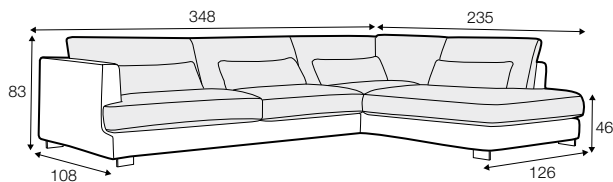

LUX lux

COVERS

FC fixed

LC loose

SPECIAL

modular system

All drawings shown height with leg no. 105 H-10.

armchair

armchair wide

footstool 95x80

footstool 105x90

footstool 120x90

2 seater

3 seater / or 3 seater divided

set 1

3 seater left + armchair wide right

set 2 right / or left

2 seater left / or right + divan right / or left

set 3 right / or left

3 seater left / or right + divan right / or left

set 4 right / or left

2 seater left / or right + armchair without armrests + divan right / or left