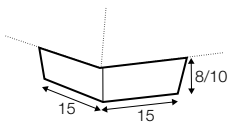

legs

---

no. 07
wood