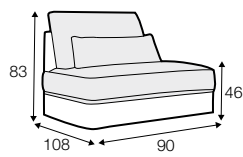

armchair without armrests