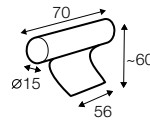

## extra dimensions

---

depth of seat

## accessories

---

cushion  
76x25

headrest with roll L-70

armrest protection