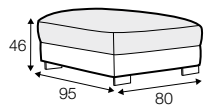

## SPECIAL

modular system

All drawings shown height with leg no. 105 H-10.

armchair

armchair wide

footstool 95x80

footstool 105x90

footstool 120x90

2 seater

3 seater / or 3 seater divided

set 1

3 seater left + armchair wide right

set 2 right / or left

2 seater left / or right + divan right / or left

set 3 right / or left

3 seater left / or right + divan right / or left

set 4 right / or left

2 seater left / or right + armchair without armrests + divan right / or left

set 15  
divan left + 3 seater without armrests + divan right

set 16 right / or left  
3 seater left / or right + corner 90° + bench right / or left