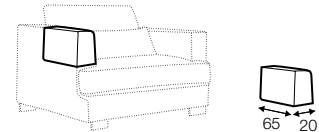

## accessories

---

cushion  
76x25

headrest with roll L-70

armrest protection