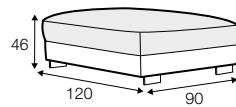

## SPECIAL

modular system

All drawings shown height with leg no. 105 H-10.

armchair

armchair wide

footstool 95x80

footstool 105x90

footstool 120x90

2 seater

3 seater / or 3 seater divided

set 1

3 seater left + armchair wide right

set 2 right / or left

2 seater left / or right + divan right / or left

set 3 right / or left

3 seater left / or right + divan right / or left