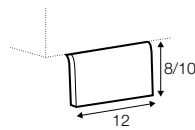

no. 84
metal chrome,
painted black