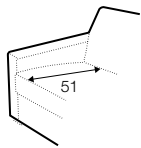

## SPECIAL

modular system

All drawings shown height with leg no. 105 H-10.

armchair

armchair wide

footstool 95x80

footstool 105x90

footstool 120x90

set 4 right / or left

2 seater left / or right + armchair without armrests + divan right / or left

**set 15**

divan left + 3 seater without armrests + divan right

**set 16 right / or left**

3 seater left / or right + corner 90° + bench right / or left

2 seater without armrests

3 seater left / or right

3 seater without armrests

bench right / or left

divan right / or left  
or divan divided right / or left

corner 90°

corner 35° right / or left

## extra dimensions

depth of seat