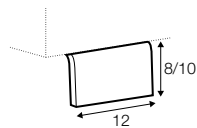

no. 84
metal chrome,
painted black