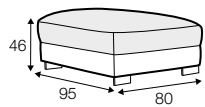

## SPECIAL

modular system

All drawings shown height with leg no. 105 H-10.

armchair

armchair wide

footstool 95x80

footstool 105x90

footstool 120x90

2 seater

3 seater / or 3 seater divided

set 1

3 seater left + armchair wide right

set 2 right / or left

2 seater left / or right + divan right / or left

set 3 right / or left

3 seater left / or right + divan right / or left

set 4 right / or left

2 seater left / or right + armchair without armrests + divan right / or left

**set 15**

divan left + 3 seater without armrests + divan right

**set 16 right / or left**

3 seater left / or right + corner 90° + bench right / or left