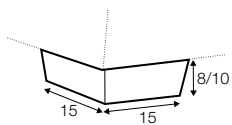

legs

no. 07
wood